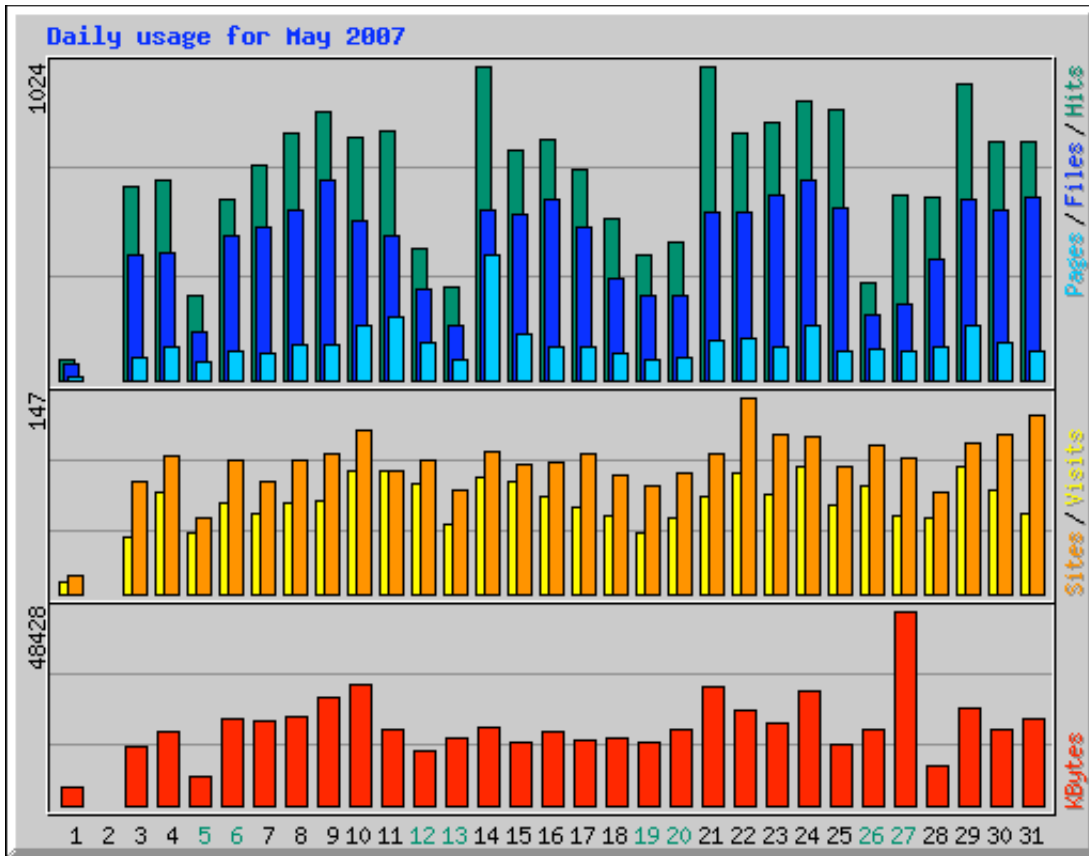

Usage Statistics for eatrightiowa.org

Summary Period: May 2007

Generated 01-Jun-2007 03:48 EDT

[\[Daily Statistics\]](#) [\[Hourly Statistics\]](#) [\[URLs\]](#) [\[Entry\]](#) [\[Exit\]](#) [\[Sites\]](#) [\[Referrers\]](#) [\[Search\]](#) [\[Users\]](#) [\[Agents\]](#) [\[Countries\]](#)

Monthly Statistics for May 2007		
Total Hits	20036	
Total Files	13226	
Total Pages	3568	
Total Visits	2050	
Total KBytes	595499	
Total Unique Sites	1442	
Total Unique URLs	309	
Total Unique Referrers	168	
Total Unique Usernames	28	
Total Unique User Agents	288	
	Avg	Max
Hits per Hour	26	301
Hits per Day	646	1024
Files per Day	426	651
Pages per Day	115	405
Visits per Day	66	95
KBytes per Day	19210	48428
Hits by Response Code		
Code 200 - OK	13226	
Code 206 - Partial Content	432	
Code 301 - Moved Permanently	14	
Code 302 - Found	1	
Code 304 - Not Modified	4018	
Code 401 - Unauthorized	437	
Code 403 - Forbidden	9	
Code 404 - Not Found	1848	
Code 405 - Method Not Allowed	3	
Code 500 - Internal Server Error	48	