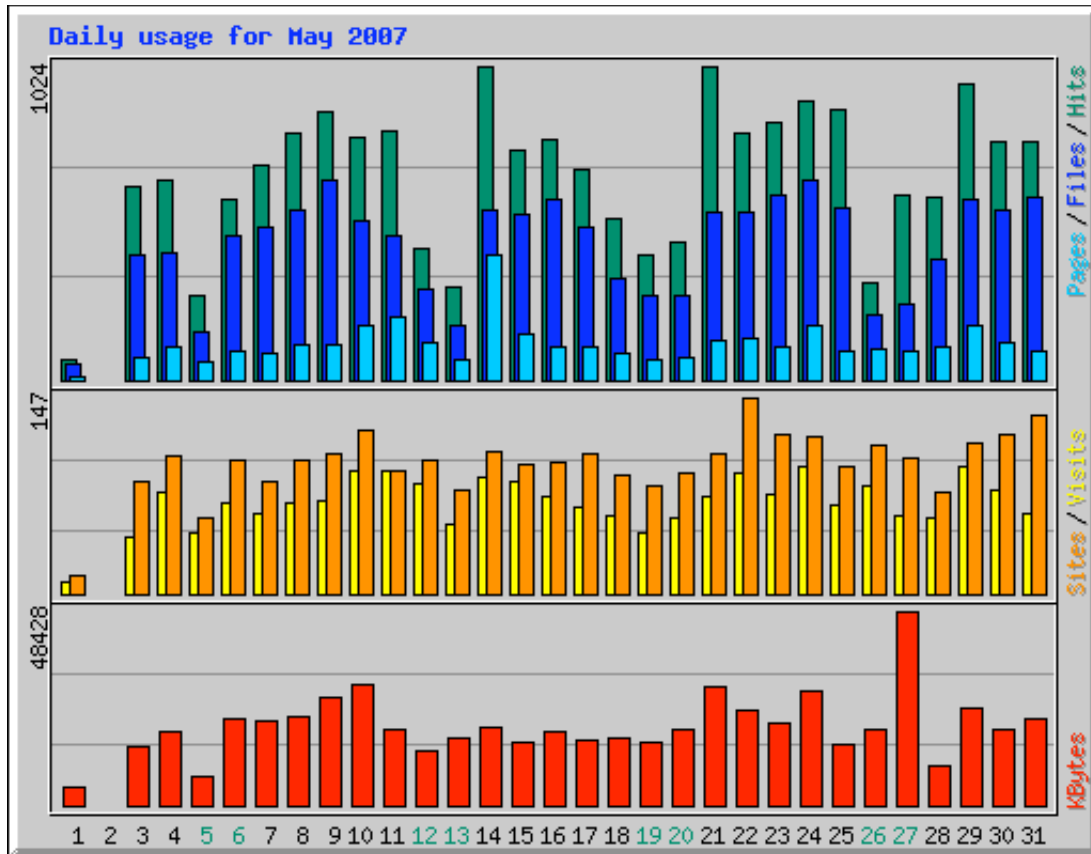

Usage Statistics for eatrightiowa.org

Summary Period: May 2007

Generated 01-Jun-2007 03:48 EDT

[\[Daily Statistics\]](#) [\[Hourly Statistics\]](#) [\[URLs\]](#) [\[Entry\]](#) [\[Exit\]](#) [\[Sites\]](#) [\[Referrers\]](#) [\[Search\]](#) [\[Users\]](#) [\[Agents\]](#) [\[Countries\]](#)

| Monthly Statistics for May 2007 | | |
|----------------------------------|--------|-------|
| Total Hits | 20036 | |
| Total Files | 13226 | |
| Total Pages | 3568 | |
| Total Visits | 2050 | |
| Total KBytes | 595499 | |
| Total Unique Sites | 1442 | |
| Total Unique URLs | 309 | |
| Total Unique Referrers | 168 | |
| Total Unique Usernames | 28 | |
| Total Unique User Agents | 288 | |
| | Avg | Max |
| Hits per Hour | 26 | 301 |
| Hits per Day | 646 | 1024 |
| Files per Day | 426 | 651 |
| Pages per Day | 115 | 405 |
| Visits per Day | 66 | 95 |
| KBytes per Day | 19210 | 48428 |
| Hits by Response Code | | |
| Code 200 - OK | 13226 | |
| Code 206 - Partial Content | 432 | |
| Code 301 - Moved Permanently | 14 | |
| Code 302 - Found | 1 | |
| Code 304 - Not Modified | 4018 | |
| Code 401 - Unauthorized | 437 | |
| Code 403 - Forbidden | 9 | |
| Code 404 - Not Found | 1848 | |
| Code 405 - Method Not Allowed | 3 | |
| Code 500 - Internal Server Error | 48 | |