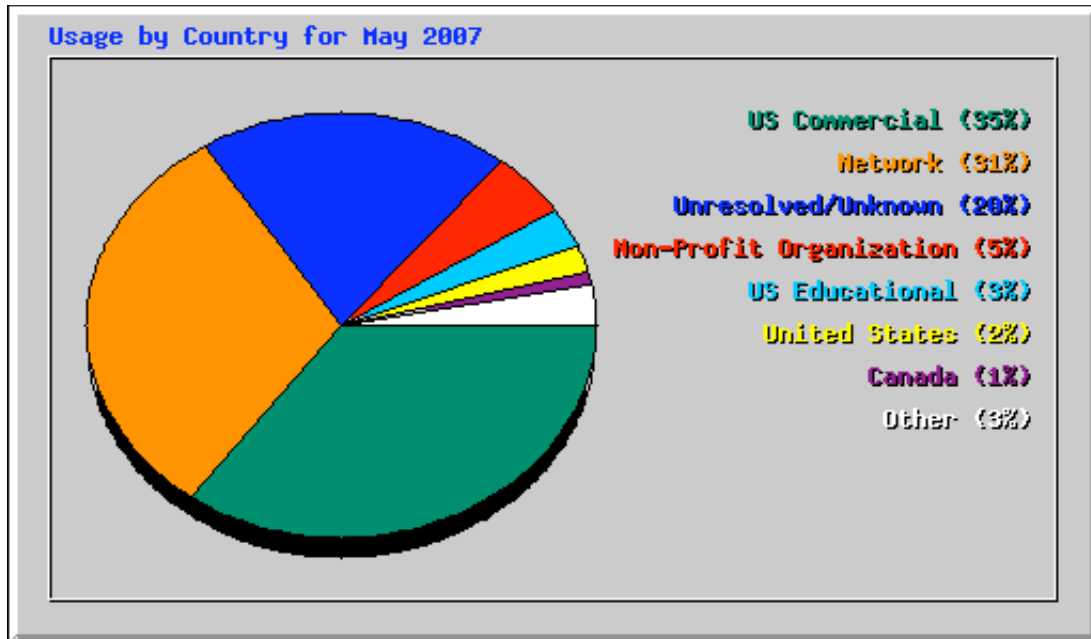

Top 30 of 50 Total Countries							
#	Hits		Files		KBytes		Country
1	6997	34.92%	3964	29.97%	156834	26.34%	US Commercial
2	6278	31.33%	4337	32.79%	192049	32.25%	Network
3	4039	20.16%	2862	21.64%	133352	22.39%	Unresolved/Unknown
4	1005	5.02%	818	6.18%	11204	1.88%	Non-Profit Organization
5	501	2.50%	390	2.95%	9770	1.64%	US Educational
6	465	2.32%	210	1.59%	8842	1.48%	United States
7	101	0.50%	92	0.70%	7897	1.33%	Canada
8	95	0.47%	80	0.60%	8512	1.43%	Russian Federation
9	83	0.41%	81	0.61%	383	0.06%	US Government
10	48	0.24%	34	0.26%	283	0.05%	Germany
11	36	0.18%	33	0.25%	124	0.02%	Singapore
12	36	0.18%	36	0.27%	3695	0.62%	United Kingdom
13	32	0.16%	9	0.07%	2186	0.37%	China
14	27	0.13%	18	0.14%	5764	0.97%	Argentina
15	26	0.13%	26	0.20%	3846	0.65%	Italy
16	22	0.11%	21	0.16%	1137	0.19%	Mexico
17	20	0.10%	20	0.15%	75	0.01%	France
18	20	0.10%	20	0.15%	3574	0.60%	Thailand
19	20	0.10%	20	0.15%	2118	0.36%	Turkey
20	19	0.09%	19	0.14%	1828	0.31%	Greece
21	19	0.09%	19	0.14%	1905	0.32%	Indonesia
22	19	0.09%	15	0.11%	239	0.04%	Japan
23	17	0.08%	16	0.12%	66	0.01%	New Zealand (Aotearoa)
24	16	0.08%	16	0.12%	66	0.01%	Czech Republic