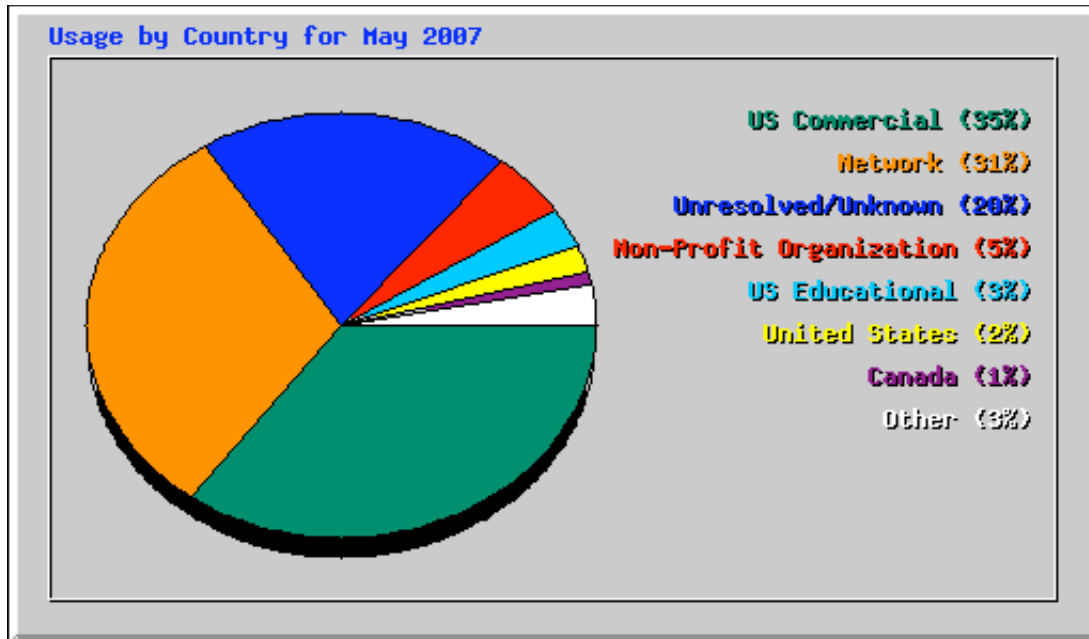

Top 30 of 50 Total Countries							
#	Hits		Files		KBytes		Country
1	6997	34.92%	3964	29.97%	156834	26.34%	US Commercial
2	6278	31.33%	4337	32.79%	192049	32.25%	Network
3	4039	20.16%	2862	21.64%	133352	22.39%	Unresolved/Unknown
4	1005	5.02%	818	6.18%	11204	1.88%	Non-Profit Organization
5	501	2.50%	390	2.95%	9770	1.64%	US Educational
6	465	2.32%	210	1.59%	8842	1.48%	United States
7	101	0.50%	92	0.70%	7897	1.33%	Canada
8	95	0.47%	80	0.60%	8512	1.43%	Russian Federation
9	83	0.41%	81	0.61%	383	0.06%	US Government
10	48	0.24%	34	0.26%	283	0.05%	Germany
11	36	0.18%	33	0.25%	124	0.02%	Singapore
12	36	0.18%	36	0.27%	3695	0.62%	United Kingdom
13	32	0.16%	9	0.07%	2186	0.37%	China
14	27	0.13%	18	0.14%	5764	0.97%	Argentina
15	26	0.13%	26	0.20%	3846	0.65%	Italy
16	22	0.11%	21	0.16%	1137	0.19%	Mexico
17	20	0.10%	20	0.15%	75	0.01%	France
18	20	0.10%	20	0.15%	3574	0.60%	Thailand
19	20	0.10%	20	0.15%	2118	0.36%	Turkey
20	19	0.09%	19	0.14%	1828	0.31%	Greece
21	19	0.09%	19	0.14%	1905	0.32%	Indonesia
22	19	0.09%	15	0.11%	239	0.04%	Japan
23	17	0.08%	16	0.12%	66	0.01%	New Zealand (Aotearoa)
24	16	0.08%	16	0.12%	66	0.01%	Czech Republic