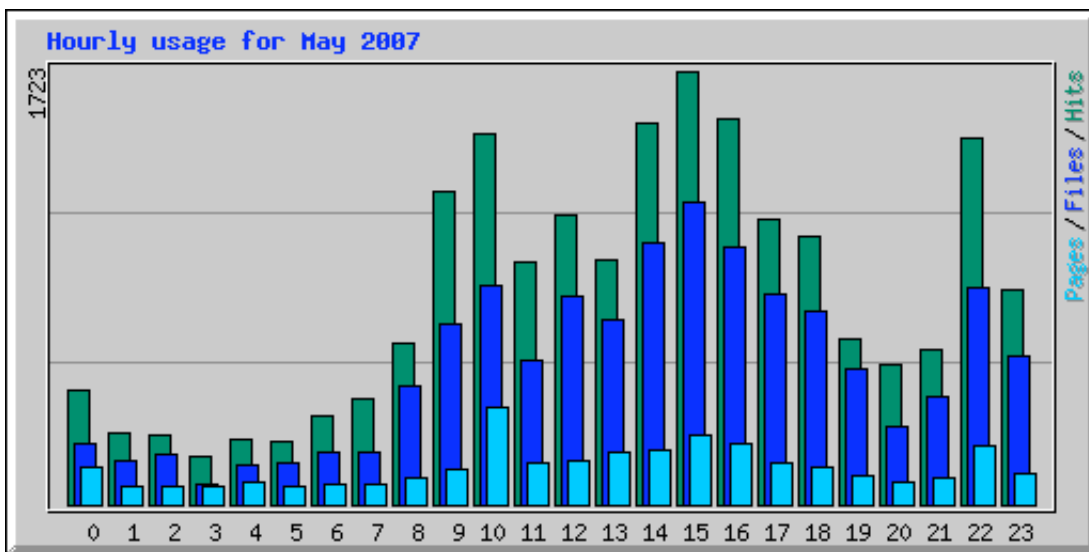

20	448	2.24%	275	2.08%	74	2.07%	56	2.73%	90	6.24%	19083	3.20%
21	1019	5.09%	546	4.13%	129	3.62%	73	3.56%	105	7.28%	29623	4.97%
22	803	4.01%	546	4.13%	137	3.84%	90	4.39%	147	10.19%	23594	3.96%
23	841	4.20%	604	4.57%	111	3.11%	74	3.61%	119	8.25%	20520	3.45%
24	910	4.54%	651	4.92%	176	4.93%	95	4.63%	118	8.18%	28667	4.81%
25	882	4.40%	563	4.26%	95	2.66%	66	3.22%	95	6.59%	15289	2.57%
26	316	1.58%	212	1.60%	99	2.77%	81	3.95%	111	7.70%	18747	3.15%
27	605	3.02%	245	1.85%	91	2.55%	59	2.88%	102	7.07%	48428	8.13%
28	594	2.96%	397	3.00%	108	3.03%	56	2.73%	76	5.27%	9591	1.61%
29	964	4.81%	586	4.43%	180	5.04%	95	4.63%	112	7.77%	24186	4.06%
30	779	3.89%	552	4.17%	124	3.48%	78	3.80%	119	8.25%	19044	3.20%
31	778	3.88%	599	4.53%	96	2.69%	60	2.93%	133	9.22%	21370	3.59%

Hourly Statistics for May 2007												
Hour	Hits			Files			Pages			KBytes		
	Avg	Total		Avg	Total		Avg	Total		Avg	Total	
0	14	452	2.26%	7	240	1.81%	4	150	4.20%	437	13548	2.28%
1	9	281	1.40%	5	172	1.30%	2	69	1.93%	574	17790	2.99%
2	9	279	1.39%	6	201	1.52%	2	70	1.96%	259	8019	1.35%
3	6	189	0.94%	2	83	0.63%	2	68	1.91%	364	11285	1.90%
4	8	262	1.31%	4	153	1.16%	2	92	2.58%	815	25262	4.24%
5	8	254	1.27%	5	169	1.28%	2	75	2.10%	643	19919	3.34%
6	11	352	1.76%	6	211	1.60%	2	80	2.24%	690	21402	3.59%
7	13	420	2.10%	6	205	1.55%	2	77	2.16%	539	16697	2.80%
8	20	639	3.19%	15	473	3.58%	3	108	3.03%	858	26602	4.47%
9	40	1245	6.21%	23	714	5.40%	4	144	4.04%	747	23167	3.89%
10	47	1471	7.34%	28	868	6.56%	12	386	10.82%	751	23292	3.91%
11	31	966	4.82%	18	570	4.31%	5	164	4.60%	998	30943	5.20%