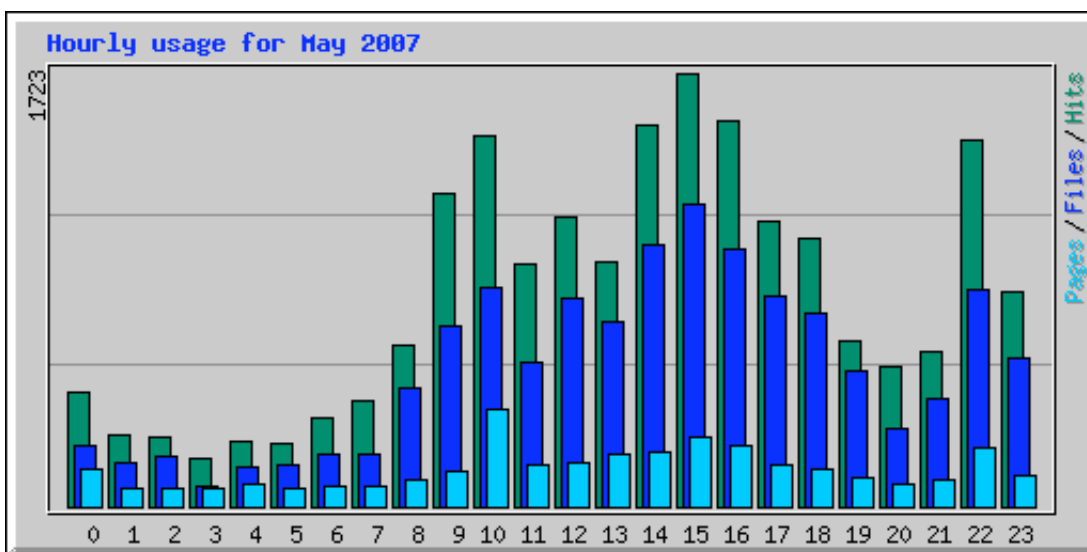

20	448	2.24%	275	2.08%	74	2.07%	56	2.73%	90	6.24%	19083	3.20%
21	1019	5.09%	546	4.13%	129	3.62%	73	3.56%	105	7.28%	29623	4.97%
22	803	4.01%	546	4.13%	137	3.84%	90	4.39%	147	10.19%	23594	3.96%
23	841	4.20%	604	4.57%	111	3.11%	74	3.61%	119	8.25%	20520	3.45%
24	910	4.54%	651	4.92%	176	4.93%	95	4.63%	118	8.18%	28667	4.81%
25	882	4.40%	563	4.26%	95	2.66%	66	3.22%	95	6.59%	15289	2.57%
26	316	1.58%	212	1.60%	99	2.77%	81	3.95%	111	7.70%	18747	3.15%
27	605	3.02%	245	1.85%	91	2.55%	59	2.88%	102	7.07%	48428	8.13%
28	594	2.96%	397	3.00%	108	3.03%	56	2.73%	76	5.27%	9591	1.61%
29	964	4.81%	586	4.43%	180	5.04%	95	4.63%	112	7.77%	24186	4.06%
30	779	3.89%	552	4.17%	124	3.48%	78	3.80%	119	8.25%	19044	3.20%
31	778	3.88%	599	4.53%	96	2.69%	60	2.93%	133	9.22%	21370	3.59%

Hourly Statistics for May 2007												
Hour	Hits			Files			Pages			KBytes		
	Avg	Total		Avg	Total		Avg	Total		Avg	Total	
0	14	452	2.26%	7	240	1.81%	4	150	4.20%	437	13548	2.28%
1	9	281	1.40%	5	172	1.30%	2	69	1.93%	574	17790	2.99%
2	9	279	1.39%	6	201	1.52%	2	70	1.96%	259	8019	1.35%
3	6	189	0.94%	2	83	0.63%	2	68	1.91%	364	11285	1.90%
4	8	262	1.31%	4	153	1.16%	2	92	2.58%	815	25262	4.24%
5	8	254	1.27%	5	169	1.28%	2	75	2.10%	643	19919	3.34%
6	11	352	1.76%	6	211	1.60%	2	80	2.24%	690	21402	3.59%
7	13	420	2.10%	6	205	1.55%	2	77	2.16%	539	16697	2.80%
8	20	639	3.19%	15	473	3.58%	3	108	3.03%	858	26602	4.47%
9	40	1245	6.21%	23	714	5.40%	4	144	4.04%	747	23167	3.89%
10	47	1471	7.34%	28	868	6.56%	12	386	10.82%	751	23292	3.91%
11	31	966	4.82%	18	570	4.31%	5	164	4.60%	998	30943	5.20%