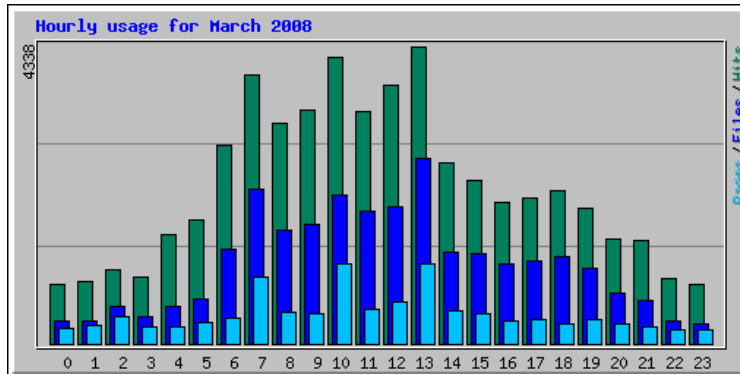

1	2267		1017		576		167		199		21066	
2	2021	3.70%	772	2.76%	288	2.72%	137	3.03%	171	6.44%	20449	2.49%
3	1874	3.43%	1195	4.27%	428	4.04%	175	3.87%	203	7.64%	37592	4.58%
4	1473	2.70%	958	3.43%	370	3.50%	143	3.16%	172	6.48%	22405	2.73%
5	1312	2.40%	831	2.97%	280	2.65%	126	2.79%	107	4.03%	21649	2.63%
6	1406	2.58%	903	3.23%	352	3.33%	154	3.40%	173	6.51%	20123	2.45%
7	1659	3.04%	1052	3.76%	239	2.26%	145	3.21%	206	7.76%	21424	2.61%
8	799	1.46%	523	1.87%	244	2.31%	129	2.85%	183	6.89%	10323	1.26%
9	759	1.39%	468	1.67%	216	2.04%	163	3.60%	203	7.64%	15871	1.93%
10	1249	2.29%	825	2.95%	240	2.27%	180	3.98%	239	9.00%	12878	1.57%
11	2188	4.01%	1419	5.07%	628	5.93%	135	2.98%	198	7.45%	41780	5.09%
12	1069	1.96%	767	2.74%	251	2.37%	175	3.87%	231	8.70%	17201	2.09%
13	1168	2.14%	819	2.93%	270	2.55%	179	3.96%	227	8.55%	15125	1.84%
14	2060	3.77%	927	3.31%	393	3.71%	129	2.85%	204	7.68%	21485	2.61%
15	1987	3.64%	548	1.96%	338	3.19%	140	3.10%	192	7.23%	34627	4.21%
16	2781	5.10%	1258	4.50%	538	5.08%	143	3.16%	302	11.37%	55119	6.71%
17	2449	4.49%	1712	6.12%	303	2.86%	163	3.60%	279	10.50%	67621	8.23%
18	1771	3.24%	1158	4.14%	372	3.52%	132	2.92%	228	8.58%	109929	13.38%
19	1212	2.22%	840	3.00%	275	2.60%	86	1.90%	105	3.95%	26366	3.21%
20	1574	2.88%	763	2.73%	209	1.97%	103	2.28%	169	6.36%	31981	3.89%
21	1840	3.37%	1213	4.34%	583	5.51%	163	3.60%	224	8.43%	19438	2.37%
22	1293	2.37%	338	1.21%	194	1.83%	160	3.54%	223	8.40%	9853	1.20%
23	1212	2.22%	627	2.24%	244	2.31%	139	3.07%	177	6.66%	17668	2.15%
24	2674	4.90%	975	3.49%	230	2.17%	115	2.54%	198	7.45%	16362	1.99%
25	3133	5.74%	1189	4.25%	314	2.97%	156	3.45%	217	8.17%	14706	1.79%
26	1615	2.96%	703	2.51%	214	2.02%	149	3.29%	206	7.76%	24954	3.04%
27	1840	3.37%	1118	4.00%	367	3.47%	137	3.03%	228	8.58%	22362	2.72%
28	967	1.77%	514	1.84%	206	1.95%	163	3.60%	203	7.64%	10960	1.33%
29	1955	3.58%	315	1.13%	498	4.71%	131	2.90%	176	6.63%	6228	0.76%
30	2052	3.76%	640	2.29%	217	2.05%	146	3.23%	198	7.45%	18712	2.28%
31	2920	5.35%	1578	5.64%	706	6.67%	163	3.60%	271	10.20%	35371	4.31%

Hourly Statistics for March 2008												
Hour	Hits			Files			Pages			KBytes		
	Avg	Total		Avg	Total		Avg	Total		Avg	Total	
0	28	871	1.60%	10	322	1.15%	7	227	2.14%	2347	72748	8.85%
1	29	917	1.68%	10	332	1.19%	8	277	2.62%	566	17559	2.14%
2	35	1085	1.99%	17	542	1.94%	12	392	3.70%	635	19693	2.40%
3	31	982	1.80%	12	396	1.42%	7	242	2.29%	282	8728	1.06%
4	51	1584	2.90%	17	545	1.95%	7	237	2.24%	502	15569	1.89%
5	58	1804	3.31%	20	645	2.31%	10	319	3.01%	730	22633	2.75%
6	93	2886	5.29%	44	1369	4.90%	12	375	3.54%	1469	45536	5.54%
7	126	3922	7.19%	72	2248	8.04%	31	967	9.14%	1544	47849	5.82%
8	103	3213	5.89%	53	1655	5.92%	14	463	4.37%	1602	49675	6.05%
9	110	3419	6.26%	56	1750	6.26%	14	435	4.11%	1293	40078	4.88%
10	135	4186	7.67%	70	2173	7.77%	37	1175	11.10%	1913	59317	7.22%
11	109	3383	6.20%	62	1931	6.91%	16	503	4.75%	1466	45439	5.53%