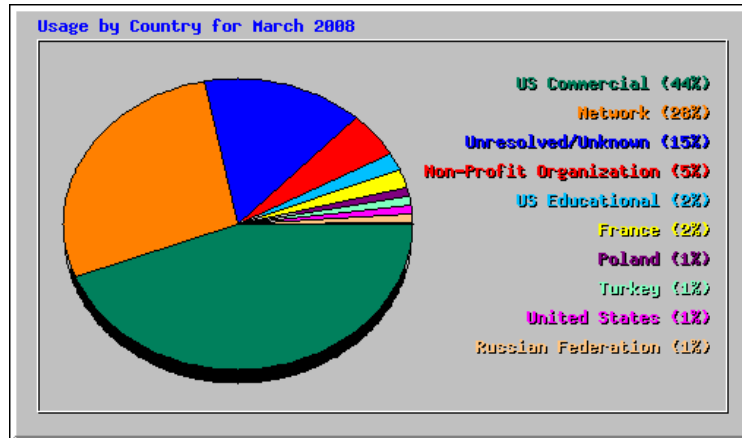

Top 30 of 51 Total Countries							
#	Hits		Files		KBytes		Country
1	23811	43.63%	8181	29.25%	245211	29.84%	US Commercial
2	15289	28.01%	10168	36.36%	253022	30.80%	Network
3	8168	14.97%	5431	19.42%	166944	20.32%	Unresolved/Unknown
4	2815	5.16%	1648	5.89%	43637	5.31%	Non-Profit Organization
5	892	1.63%	708	2.53%	10940	1.33%	US Educational
6	836	1.53%	800	2.86%	20004	2.43%	France
7	408	0.75%	390	1.39%	9827	1.20%	Poland
8	407	0.75%	391	1.40%	10357	1.26%	Turkey
9	361	0.66%	279	1.00%	10930	1.33%	United States
10	304	0.56%	113	0.40%	2856	0.35%	Russian Federation
11	210	0.38%	169	0.60%	1867	0.23%	US Government
12	140	0.26%	83	0.30%	8185	1.00%	Hong Kong
13	123	0.23%	67	0.24%	6030	0.73%	Malaysia
14	89	0.16%	85	0.30%	364	0.04%	Ireland
15	81	0.15%	70	0.25%	1536	0.19%	Germany
16	64	0.12%	61	0.22%	162	0.02%	US Military
17	64	0.12%	53	0.19%	230	0.03%	Australia
18	49	0.09%	44	0.16%	3118	0.38%	Canada
19	46	0.08%	44	0.16%	5866	0.71%	Lebanon
20	39	0.07%	36	0.13%	169	0.02%	Pakistan
21	38	0.07%	36	0.13%	110	0.01%	Dominica
22	36	0.07%	34	0.12%	532	0.06%	Old style Arpanet (arpa)
23	28	0.05%	24	0.09%	1813	0.22%	India
24	26	0.05%	23	0.08%	834	0.10%	Indonesia
25	24	0.04%	21	0.08%	1824	0.22%	Japan
26	22	0.04%	20	0.07%	115	0.01%	Chile
27	22	0.04%	22	0.08%	63	0.01%	Puerto Rico
28	21	0.04%	21	0.08%	100	0.01%	Czech Republic
29	21	0.04%	21	0.08%	100	0.01%	Trinidad and Tobago
30	20	0.04%	17	0.06%	93	0.01%	Norway

Generated by [Webalizer Version 2.01](#)