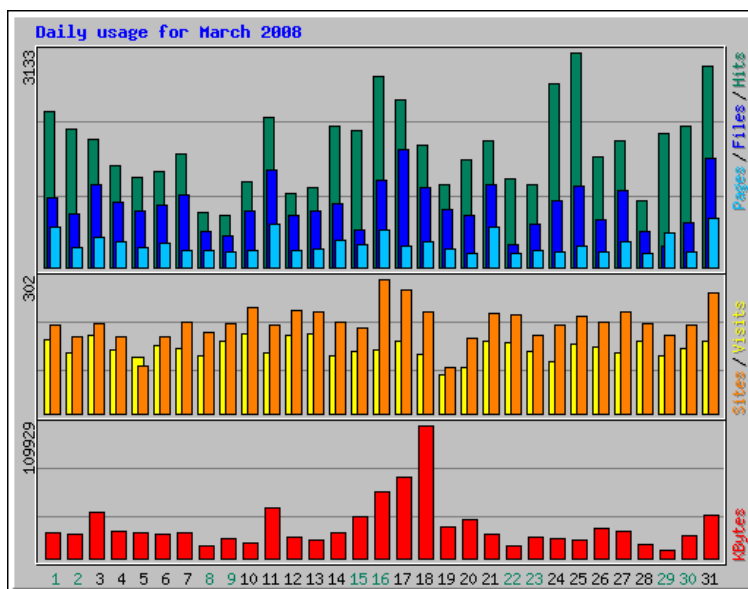

Usage Statistics for eatrightiowa.org

Summary Period: March 2008
Generated 01-Apr-2008 22:24 PDT

[\[Daily Statistics\]](#) [\[Hourly Statistics\]](#) [\[URLs\]](#) [\[Entry\]](#) [\[Exit\]](#) [\[Sites\]](#) [\[Referrers\]](#) [\[Search\]](#) [\[Agents\]](#) [\[Countries\]](#)

Monthly Statistics for March 2008		
Total Hits	54579	
Total Files	27965	
Total Pages	10583	
Total Visits	4523	
Total KBytes	821629	
Total Unique Sites	2656	
Total Unique URLs	750	
Total Unique Referrers	353	
Total Unique User Agents	315	
	Avg	Max
Hits per Hour	73	807
Hits per Day	1760	3133
Files per Day	902	1712
Pages per Day	341	706
Visits per Day	145	180
KBytes per Day	26504	109929
Hits by Response Code		
Code 200 - OK	27965	
Code 206 - Partial Content	1191	
Code 301 - Moved Permanently	282	
Code 302 - Found	184	
Code 304 - Not Modified	21891	
Code 400 - Bad Request	1	
Code 403 - Forbidden	10	
Code 404 - Not Found	3035	
Code 405 - Method Not Allowed	20	