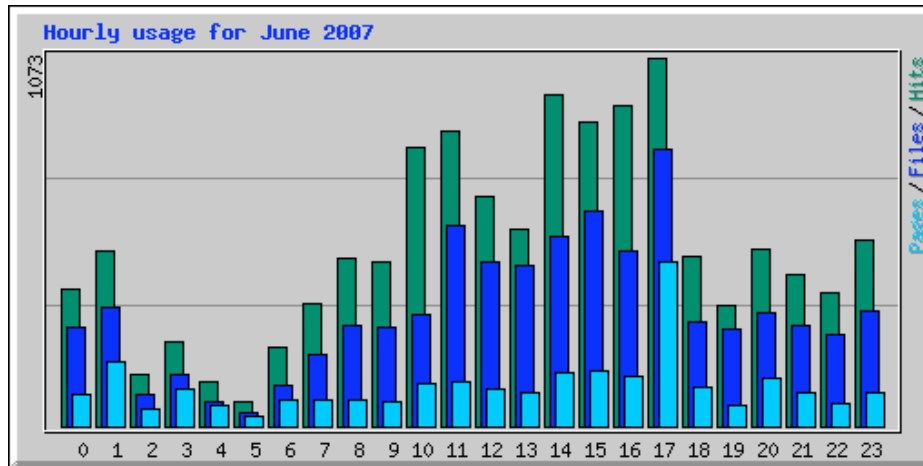

27	690	5.49%	474	5.88%	129	4.59%	80	5.24%	95	8.34%	15699	4.83%
28	578	4.60%	429	5.32%	115	4.09%	64	4.19%	95	8.34%	20128	6.20%
29	523	4.17%	338	4.19%	142	5.05%	81	5.30%	108	9.48%	8974	2.76%
30	589	4.69%	367	4.55%	151	5.37%	76	4.98%	114	10.01%	13059	4.02%

Hourly Statistics for June 2007												
Hour	Hits			Files			Pages			KBytes		
	Avg	Total		Avg	Total		Avg	Total		Avg	Total	
0	13	399	3.18%	9	287	3.56%	3	95	3.38%	357	10712	3.30%
1	17	510	4.06%	11	344	4.27%	6	186	6.62%	512	15358	4.73%
2	5	153	1.22%	3	93	1.15%	1	49	1.74%	229	6859	2.11%
3	8	245	1.95%	5	153	1.90%	3	109	3.88%	303	9096	2.80%
4	4	127	1.01%	2	71	0.88%	2	63	2.24%	376	11278	3.47%
5	2	70	0.56%	1	38	0.47%	0	28	1.00%	236	7081	2.18%
6	7	230	1.83%	3	119	1.48%	2	77	2.74%	381	11432	3.52%
7	11	359	2.86%	6	209	2.59%	2	77	2.74%	441	13218	4.07%
8	16	489	3.89%	9	296	3.67%	2	78	2.78%	743	22292	6.86%
9	15	478	3.81%	9	289	3.58%	2	70	2.49%	401	12039	3.71%
10	27	812	6.47%	10	325	4.03%	4	125	4.45%	500	14992	4.62%
11	28	860	6.85%	19	585	7.26%	4	130	4.63%	276	8265	2.55%
12	22	669	5.33%	15	478	5.93%	3	107	3.81%	419	12568	3.87%
13	19	571	4.55%	15	470	5.83%	3	99	3.52%	670	20098	6.19%
14	32	964	7.68%	18	552	6.85%	5	156	5.55%	797	23921	7.37%
15	29	887	7.06%	20	624	7.74%	5	162	5.77%	948	28429	8.75%
16	31	931	7.41%	17	510	6.33%	4	144	5.12%	392	11770	3.62%
17	35	1073	8.55%	26	808	10.02%	15	476	16.94%	578	17354	5.34%
18	16	493	3.93%	10	306	3.80%	3	114	4.06%	511	15344	4.73%
19	11	349	2.78%	9	283	3.51%	2	61	2.17%	382	11468	3.53%
20	17	517	4.12%	10	329	4.08%	4	142	5.05%	457	13697	4.22%
21	14	440	3.50%	9	293	3.63%	3	100	3.56%	191	5737	1.77%
22	12	389	3.10%	8	265	3.29%	2	65	2.31%	274	8213	2.53%
23	18	542	4.32%	11	336	4.17%	3	97	3.45%	451	13520	4.16%

Top 30 of 666 Total URLs			
#	Hits	KBytes	URL