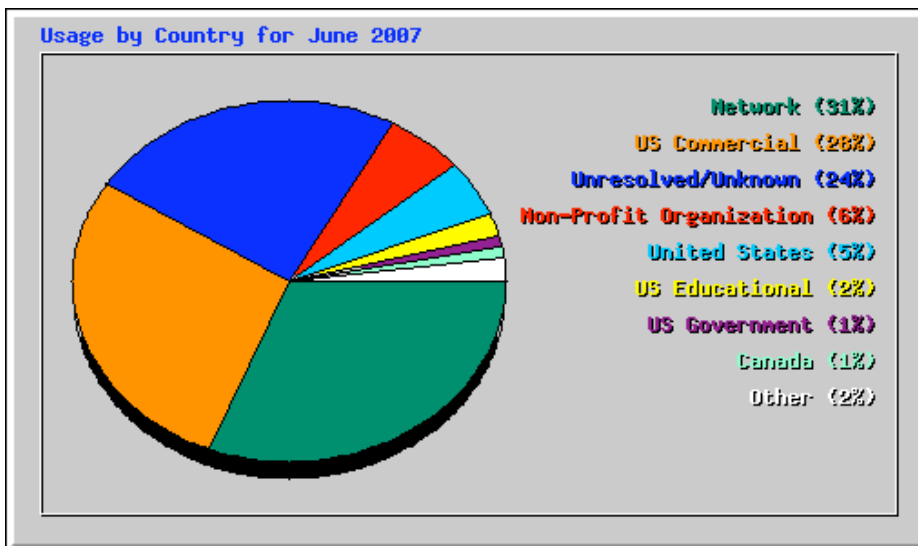

18	2	0.02%	2	0.02%	62	0.02%	1	0.07%	ktack
19	2	0.02%	2	0.02%	56	0.02%	1	0.07%	kwood
20	2	0.02%	2	0.02%	136	0.04%	1	0.07%	rmathy

Top 15 of 209 Total User Agents									
#	Hits		User Agent						
1	2940	23.41%	Mozilla/4.0 (compatible; MSIE 6.0; Windows NT 5.1; SV1; .NET						
2	1628	12.96%	Mozilla/4.0 (compatible; MSIE 7.0; Windows NT 5.1; .NET CLR 1						
3	1075	8.56%	Mozilla/5.0 (compatible; Yahoo! Slurp; http://help.yahoo.com/						
4	658	5.24%	Mozilla/4.0 (compatible; MSIE 6.0; Windows NT 5.1)						
5	601	4.79%	msnbot/1.0 (+http://search.msn.com/msnbot.htm)						
6	476	3.79%	Mozilla/4.0 (compatible; MSIE 6.0; Windows NT 5.1; SV1)						
7	315	2.51%	Mozilla/4.0 (compatible; MSIE 6.0; Windows NT 5.0; .NET CLR 1						
8	257	2.05%	Mozilla/5.0 (Windows; U; Windows NT 5.1; en-US; rv:1.8.1.4) G						
9	250	1.99%	Mozilla/4.0 (compatible; MSIE 7.0; Windows NT 5.1; FunWebProd						
10	247	1.97%	Mozilla/5.0 (X11; U; Linux i686; en-US; rv:1.7.12) Gecko/2006						
11	192	1.53%	WebAlta Crawler/1.3.33 (http://www.webalta.net/ru/about_webma						
12	191	1.52%	Mozilla/4.0 (compatible; MSIE 6.0; Windows NT 5.0)						
13	187	1.49%	Mozilla/4.0 (compatible; MSIE 7.0; Windows NT 5.1; SV1; .NET						
14	168	1.34%	Mozilla/4.0 (compatible; MSIE 7.0; Windows NT 5.1)						
15	153	1.22%	Mozilla/4.0 (compatible; MSIE 6.0; Windows NT 5.2; SV1; .NET						

Top 30 of 35 Total Countries							
#	Hits		Files		KBytes		Country
1	3904	31.09%	2442	30.29%	133496	41.11%	Network
2	3569	28.42%	2217	27.50%	83683	25.77%	US Commercial
3	2997	23.87%	2260	28.03%	65561	20.19%	Unresolved/Unknown
4	705	5.61%	431	5.35%	9754	3.00%	Non-Profit Organization
5	686	5.46%	187	2.32%	7428	2.29%	United States
6	298	2.37%	252	3.13%	5965	1.84%	US Educational
7	80	0.64%	40	0.50%	164	0.05%	US Government
8	66	0.53%	49	0.61%	207	0.06%	Canada