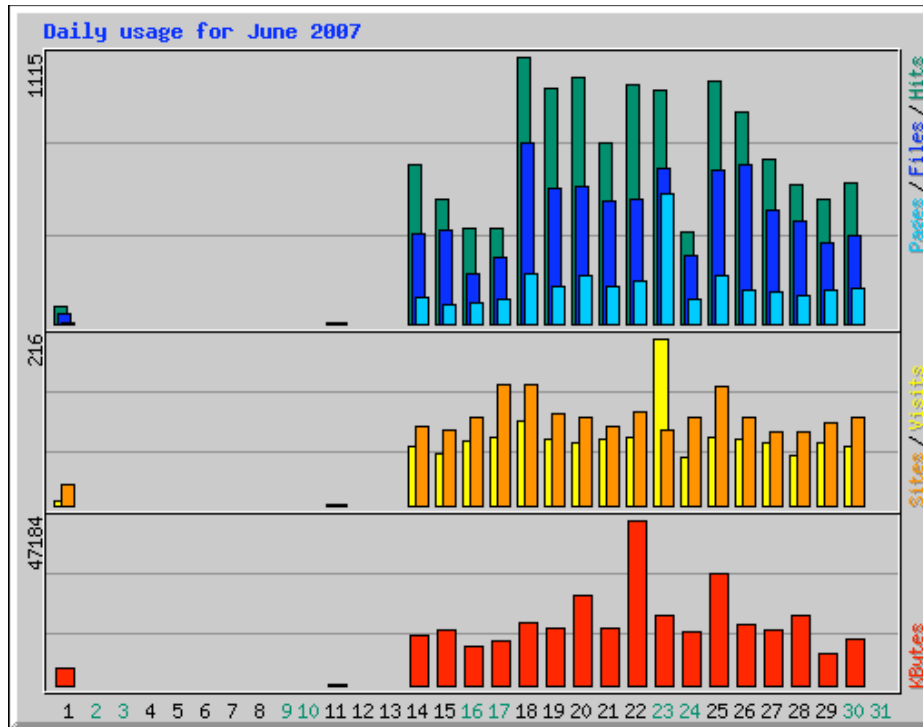

Usage Statistics for eatrightiowa.org

Summary Period: June 2007
Generated 01-Jul-2007 04:31 EDT

[\[Daily Statistics\]](#) [\[Hourly Statistics\]](#) [\[URLs\]](#) [\[Entry\]](#) [\[Exit\]](#) [\[Sites\]](#) [\[Referrers\]](#) [\[Search\]](#) [\[Users\]](#) [\[Agents\]](#) [\[Countries\]](#)

Monthly Statistics for June 2007		
Total Hits	12557	
Total Files	8063	
Total Pages	2810	
Total Visits	1527	
Total KBytes	324742	
Total Unique Sites	1139	
Total Unique URLs	666	
Total Unique Referrers	162	
Total Unique Usernames	46	
Total Unique User Agents	209	
	Avg	Max
Hits per Hour	17	488
Hits per Day	418	1115
Files per Day	268	757
Pages per Day	93	543
Visits per Day	50	216
KBytes per Day	10825	47184
Hits by Response Code		
Code 200 - OK	8063	
Code 206 - Partial Content	299	
Code 301 - Moved Permanently	6	
Code 302 - Found	1	
Code 304 - Not Modified	2627	
Code 400 - Bad Request	1	
Code 401 - Unauthorized	485	
Code 403 - Forbidden	11	
Code 404 - Not Found	1056	
Code 405 - Method Not Allowed	3	
Code 415 - Unsupported Media Type	2	
Code 500 - Internal Server Error	3	