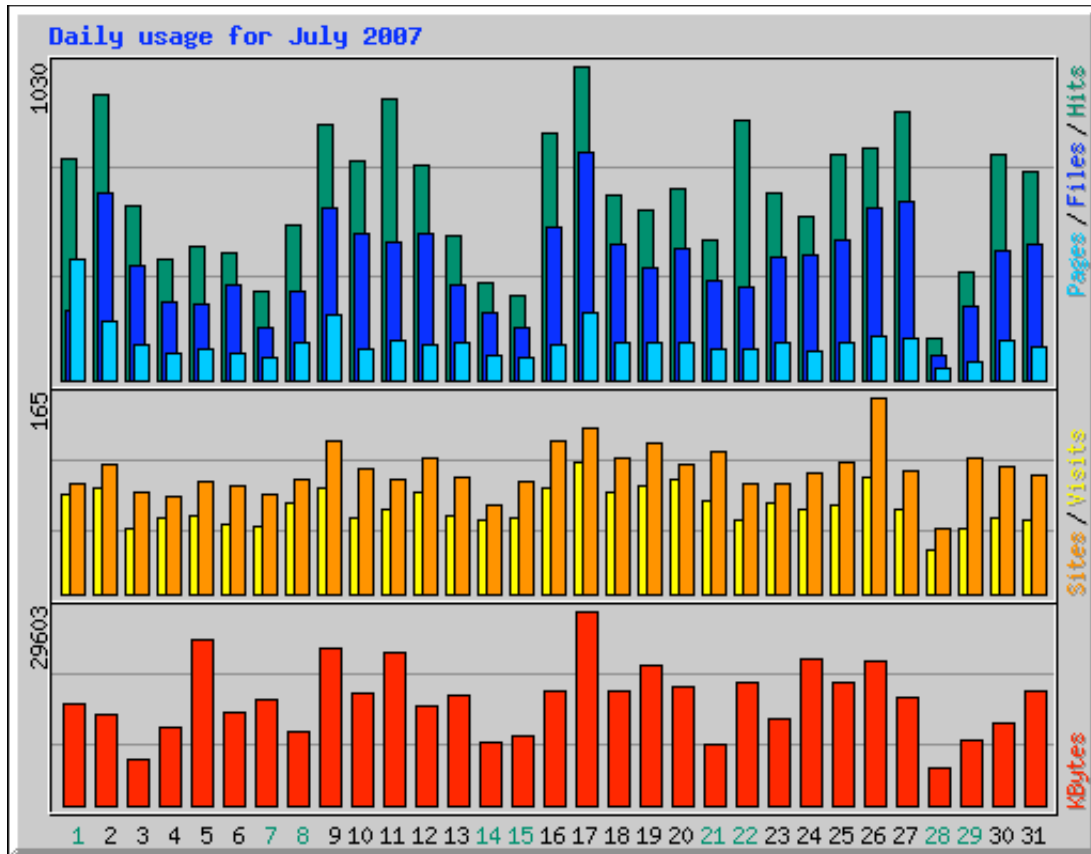

# Usage Statistics for eatrightiowa.org

Summary Period: July 2007

Generated 01-Aug-2007 03:42 EDT

[\[Daily Statistics\]](#) [\[Hourly Statistics\]](#) [\[URLs\]](#) [\[Entry\]](#) [\[Exit\]](#) [\[Sites\]](#) [\[Referrers\]](#) [\[Search\]](#) [\[Users\]](#) [\[Agents\]](#) [\[Countries\]](#)

Daily Statistics for July 2007												
Day	Hits		Files		Pages		Visits		Sites		KBytes	
1	728	3.85%	229	1.92%	398	10.28%	83	3.67%	93	5.94%	15401	3.08%
2	935	4.94%	614	5.15%	190	4.91%	89	3.94%	108	6.90%	13719	2.74%
3	569	3.01%	372	3.12%	116	3.00%	54	2.39%	86	5.50%	7155	1.43%
4	395	2.09%	254	2.13%	87	2.25%	63	2.79%	81	5.18%	12015	2.40%
5	435	2.30%	252	2.12%	103	2.66%	66	2.92%	94	6.01%	25073	5.01%
6	420	2.22%	313	2.63%	85	2.20%	58	2.57%	91	5.81%	14052	2.81%
7	294	1.55%	171	1.44%	73	1.89%	56	2.48%	84	5.37%	16003	3.20%
8	508	2.69%	290	2.43%	122	3.15%	76	3.36%	96	6.13%	11183	2.23%
9	838	4.43%	566	4.75%	215	5.56%	89	3.94%	128	8.18%	23990	4.79%
10	719	3.80%	482	4.05%	104	2.69%	64	2.83%	105	6.71%	17190	3.43%
11	922	4.87%	450	3.78%	127	3.28%	70	3.10%	96	6.13%	23244	4.64%
12	701	3.71%	480	4.03%	115	2.97%	86	3.81%	113	7.22%	15060	3.01%
13	471	2.49%	313	2.63%	121	3.13%	66	2.92%	97	6.20%	16716	3.34%
14	318	1.68%	219	1.84%	83	2.14%	62	2.74%	75	4.79%	9599	1.92%
15	277	1.46%	170	1.43%	72	1.86%	63	2.79%	94	6.01%	10468	2.09%
16	811	4.29%	503	4.22%	117	3.02%	88	3.89%	128	8.18%	17567	3.51%
17	1030	5.44%	748	6.28%	218	5.63%	111	4.91%	139	8.88%	29603	5.91%
18	609	3.22%	444	3.73%	120	3.10%	86	3.81%	113	7.22%	17514	3.50%
19	559	2.96%	371	3.11%	124	3.20%	91	4.03%	126	8.05%	21443	4.28%