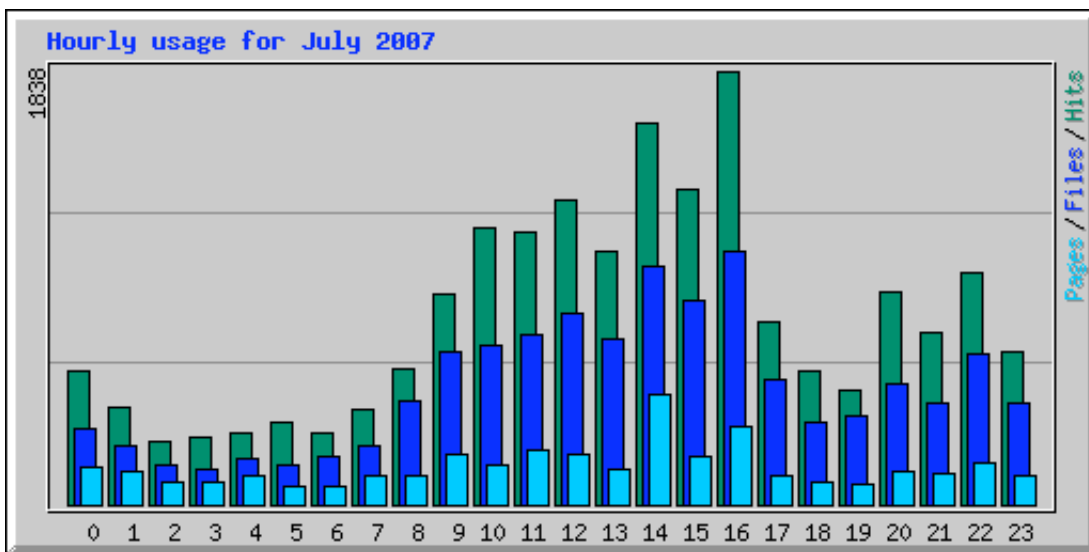

20	627	3.31%	431	3.62%	122	3.15%	96	4.25%	109	6.96%	17953	3.59%
21	460	2.43%	325	2.73%	100	2.58%	78	3.45%	120	7.67%	9423	1.88%
22	854	4.51%	307	2.58%	101	2.61%	61	2.70%	92	5.88%	18562	3.71%
23	616	3.26%	400	3.36%	122	3.15%	76	3.36%	93	5.94%	13181	2.63%
24	536	2.83%	412	3.46%	94	2.43%	70	3.10%	102	6.52%	22211	4.44%
25	739	3.91%	460	3.86%	124	3.20%	75	3.32%	110	7.03%	18766	3.75%
26	761	4.02%	561	4.71%	145	3.75%	97	4.29%	165	10.54%	22037	4.40%
27	876	4.63%	585	4.91%	138	3.57%	71	3.14%	103	6.58%	16299	3.25%
28	134	0.71%	81	0.68%	38	0.98%	37	1.64%	55	3.51%	5541	1.11%
29	353	1.87%	242	2.03%	62	1.60%	55	2.43%	113	7.22%	10054	2.01%
30	736	3.89%	427	3.58%	127	3.28%	63	2.79%	106	6.77%	12409	2.48%
31	686	3.63%	442	3.71%	107	2.76%	61	2.70%	100	6.39%	17343	3.46%

Hourly Statistics for July 2007												
Hour	Hits			Files			Pages			KBytes		
	Avg	Total		Avg	Total		Avg	Total		Avg	Total	
0	18	565	2.99%	10	318	2.67%	5	161	4.16%	475	14737	2.94%
1	13	415	2.19%	8	252	2.12%	4	140	3.62%	678	21031	4.20%
2	8	267	1.41%	5	172	1.44%	3	97	2.51%	601	18626	3.72%
3	9	281	1.49%	4	145	1.22%	2	92	2.38%	420	13018	2.60%
4	9	302	1.60%	6	194	1.63%	4	125	3.23%	653	20257	4.05%
5	11	346	1.83%	5	166	1.39%	2	80	2.07%	462	14314	2.86%
6	9	306	1.62%	6	202	1.70%	2	79	2.04%	579	17955	3.59%
7	13	405	2.14%	8	253	2.12%	4	126	3.26%	528	16362	3.27%
8	18	573	3.03%	14	437	3.67%	3	120	3.10%	825	25571	5.11%
9	28	890	4.70%	20	643	5.40%	6	215	5.56%	856	26535	5.30%
10	37	1172	6.20%	21	673	5.65%	5	169	4.37%	694	21519	4.30%
11	37	1156	6.11%	23	720	6.04%	7	229	5.92%	853	26442	5.28%