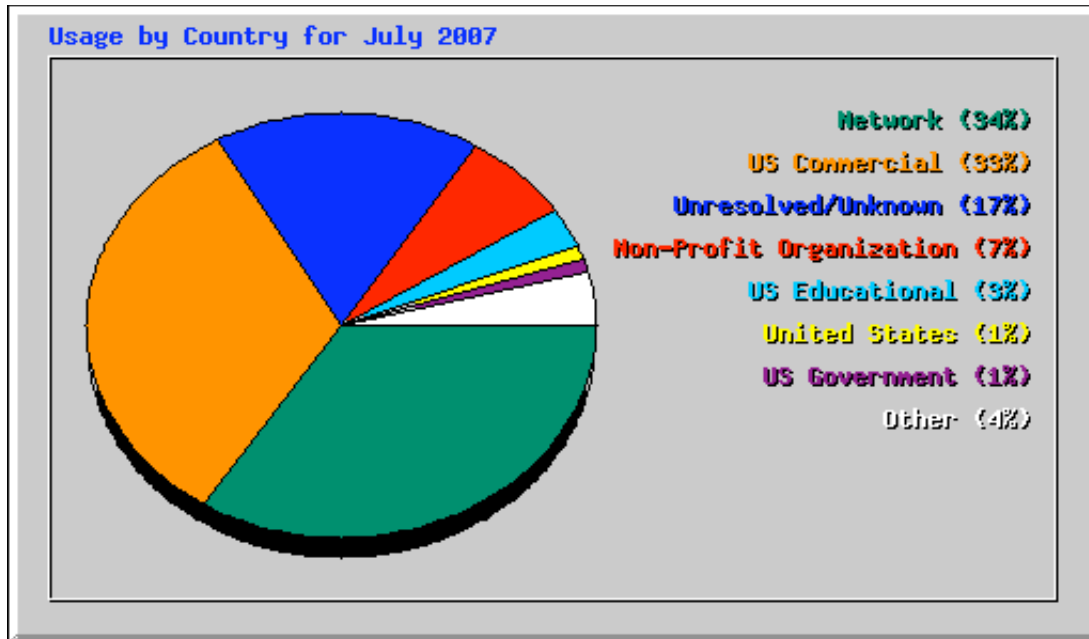

Top 30 of 43 Total Countries							
#	Hits		Files		KBytes		Country
1	6467	34.19%	3889	32.64%	229278	45.78%	Network
2	6308	33.35%	3699	31.05%	116883	23.34%	US Commercial
3	3239	17.12%	2444	20.51%	86471	17.27%	Unresolved/Unknown
4	1298	6.86%	712	5.98%	14593	2.91%	Non-Profit Organization
5	598	3.16%	503	4.22%	2795	0.56%	US Educational
6	247	1.31%	135	1.13%	3811	0.76%	United States
7	216	1.14%	111	0.93%	1950	0.39%	US Government
8	84	0.44%	65	0.55%	6704	1.34%	Canada
9	69	0.36%	68	0.57%	12326	2.46%	India
10	38	0.20%	21	0.18%	1520	0.30%	New Zealand (Aotearoa)
11	36	0.19%	35	0.29%	171	0.03%	Australia
12	36	0.19%	35	0.29%	170	0.03%	Malaysia
13	34	0.18%	20	0.17%	85	0.02%	Romania
14	27	0.14%	22	0.18%	101	0.02%	Japan
15	23	0.12%	20	0.17%	71	0.01%	Thailand
16	22	0.12%	4	0.03%	3075	0.61%	Costa Rica
17	22	0.12%	20	0.17%	1945	0.39%	Italy
18	21	0.11%	20	0.17%	3723	0.74%	Brazil
19	20	0.11%	20	0.17%	68	0.01%	Morocco
20	19	0.10%	19	0.16%	62	0.01%	Czech Republic
21	17	0.09%	17	0.14%	1816	0.36%	United Arab Emirates
22	8	0.04%	8	0.07%	25	0.01%	Germany
23	8	0.04%	0	0.00%	33	0.01%	Seychelles
24	8	0.04%	4	0.03%	34	0.01%	Turkey