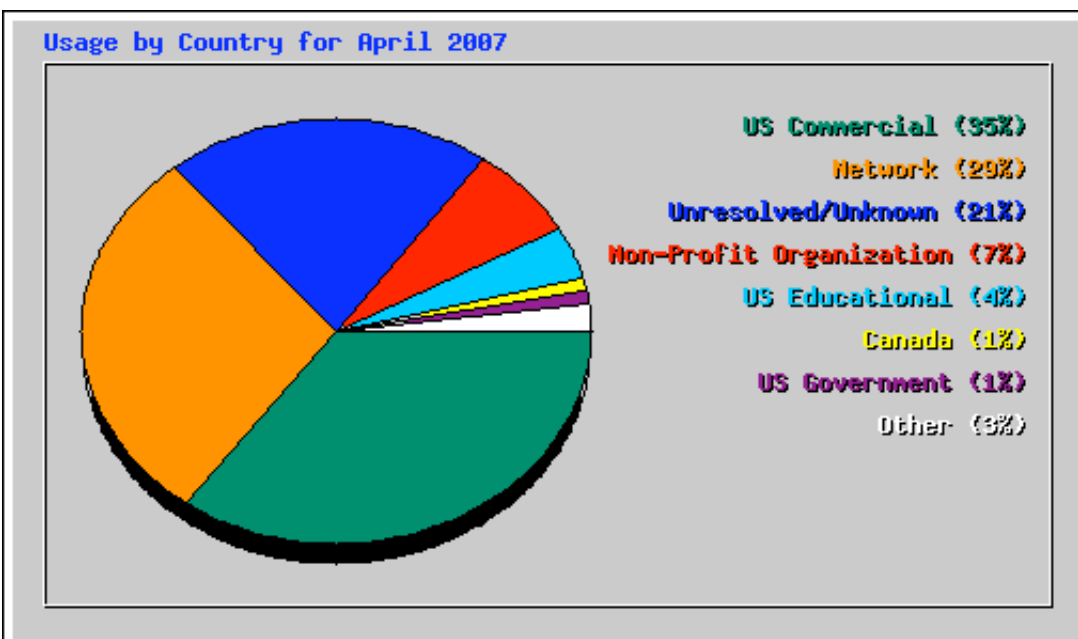

14	4	0.02%	4	0.03%	184	0.03%	2	0.08%	lhonkomp
15	3	0.01%	2	0.01%	153	0.02%	2	0.08%	crussell
16	3	0.01%	3	0.02%	78	0.01%	2	0.08%	ezmolek
17	3	0.01%	3	0.02%	156	0.02%	2	0.08%	jlange
18	3	0.01%	3	0.02%	153	0.02%	2	0.08%	jwolf
19	3	0.01%	3	0.02%	612	0.09%	2	0.08%	kbuffington
20	3	0.01%	3	0.02%	213	0.03%	1	0.04%	mlane

			Top 15 of 312 Total User Agents	
#	Hits		User Agent	
1	5566	24.06%	Mozilla/4.0 (compatible; MSIE 6.0; Windows NT 5.1; SV1; .NET	
2	2623	11.34%	Mozilla/4.0 (compatible; MSIE 7.0; Windows NT 5.1; .NET CLR 1	
3	1427	6.17%	msnbot/1.0 (+http://search.msn.com/msnbot.htm)	
4	1238	5.35%	Mozilla/5.0 (compatible; Yahoo! Slurp; http://help.yahoo.com/	
5	1124	4.86%	Mozilla/4.0 (compatible; MSIE 6.0; Windows NT 5.1; SV1)	
6	747	3.23%	Mozilla/4.0 (compatible; MSIE 6.0; Windows 98)	
7	530	2.29%	Mozilla/4.0 (compatible; MSIE 6.0; Windows NT 5.0; .NET CLR 1	
8	502	2.17%	Mozilla/4.0 (compatible; MSIE 6.0; Windows NT 5.1)	
9	490	2.12%	Mozilla/5.0 (Windows; U; Windows NT 5.1; en-US; rv:1.8.0.11)	
10	463	2.00%	Mozilla/4.0 (compatible; MSIE 7.0; Windows NT 5.1)	
11	360	1.56%	Mozilla/4.0 (compatible; MSIE 6.0; Windows NT 5.2; SV1; .NET	
12	341	1.47%	Mozilla/4.0 (compatible; MSIE 6.0; Windows NT 5.0)	
13	327	1.41%	Mozilla/4.0 (compatible; MSIE 7.0; Windows NT 5.1; FunWebProd	
14	315	1.36%	SBIder/SBIder-0.8.2-dev (http://www.sitesell.com/sbider.html)	
15	312	1.35%	Mozilla/4.0 (compatible; MSIE 7.0; Windows NT 6.0; SLCC1; .NE