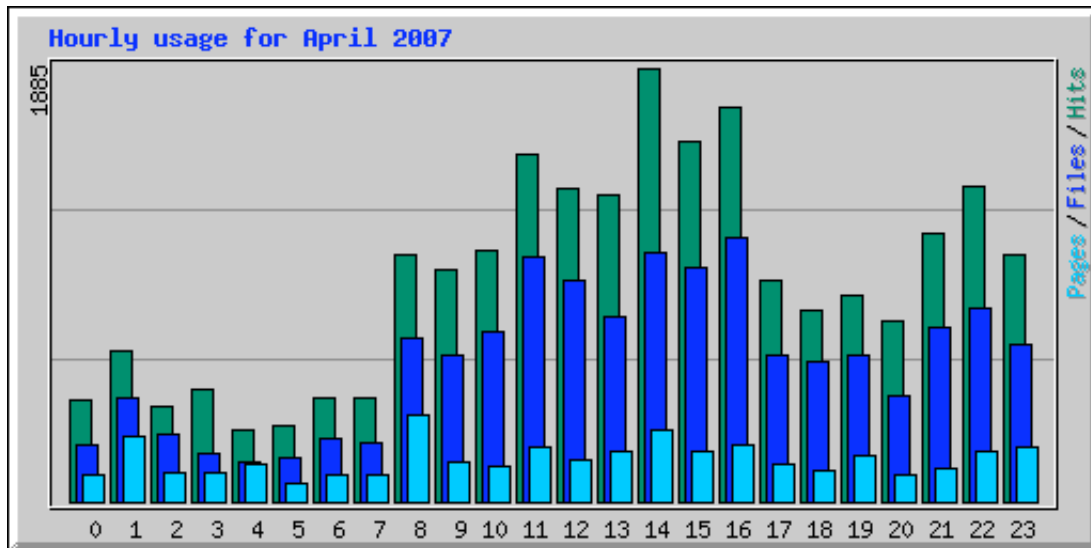

20	762	3.29%	524	3.53%	160	3.61%	88	3.43%	102	6.82%	22416	3.15%
21	546	2.36%	371	2.50%	125	2.82%	93	3.62%	106	7.09%	16082	2.26%
22	456	1.97%	301	2.03%	114	2.57%	83	3.23%	89	5.95%	9151	1.28%
23	792	3.42%	554	3.73%	125	2.82%	93	3.62%	146	9.77%	18594	2.61%
24	1017	4.40%	629	4.23%	169	3.81%	102	3.97%	124	8.29%	33499	4.70%
25	601	2.60%	358	2.41%	142	3.20%	98	3.82%	96	6.42%	23544	3.30%
26	787	3.40%	535	3.60%	164	3.70%	112	4.36%	92	6.15%	31842	4.47%
27	606	2.62%	417	2.81%	104	2.35%	78	3.04%	81	5.42%	15119	2.12%
28	447	1.93%	305	2.05%	113	2.55%	57	2.22%	62	4.15%	27759	3.89%
29	394	1.70%	246	1.66%	61	1.38%	40	1.56%	64	4.28%	14003	1.96%
30	830	3.59%	529	3.56%	115	2.60%	69	2.69%	86	5.75%	20472	2.87%

Hourly Statistics for April 2007												
Hour	Hits			Files			Pages			KBytes		
	Avg	Total		Avg	Total		Avg	Total		Avg	Total	
0	14	437	1.89%	8	245	1.65%	3	118	2.66%	602	18075	2.54%
1	21	651	2.81%	15	450	3.03%	9	284	6.41%	1283	38488	5.40%
2	13	409	1.77%	9	289	1.95%	4	126	2.84%	985	29537	4.14%
3	16	483	2.09%	7	211	1.42%	4	121	2.73%	568	17046	2.39%
4	10	308	1.33%	5	175	1.18%	5	163	3.68%	564	16909	2.37%
5	11	334	1.44%	6	194	1.31%	2	82	1.85%	517	15515	2.18%
6	14	448	1.94%	9	276	1.86%	4	120	2.71%	485	14544	2.04%
7	15	453	1.96%	8	252	1.70%	3	113	2.55%	837	25113	3.52%
8	35	1068	4.62%	23	710	4.78%	12	372	8.40%	1275	38257	5.37%
9	33	1004	4.34%	21	638	4.30%	5	169	3.81%	1265	37955	5.33%
10	36	1091	4.72%	24	734	4.94%	5	155	3.50%	1094	32834	4.61%
11	50	1506	6.51%	35	1065	7.17%	7	234	5.28%	1800	53996	7.58%
12	45	1365	5.90%	31	958	6.45%	6	184	4.15%	1224	36735	5.15%