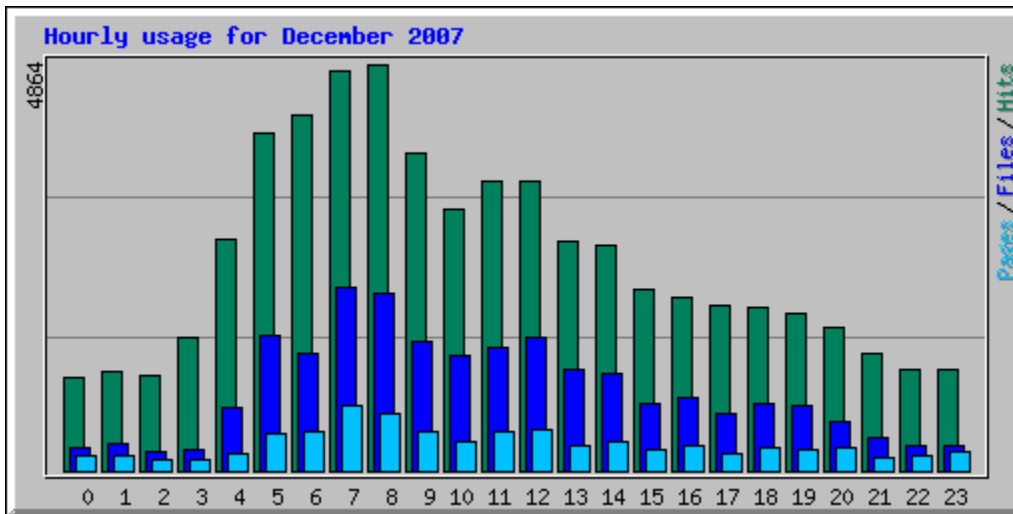

22	2020	3.33%	307	1.33%	191	2.48%	92	2.63%	113	6.57%	17201	2.78%
23	1623	2.68%	284	1.23%	142	1.85%	93	2.66%	107	6.22%	10729	1.74%
24	1682	2.77%	344	1.50%	162	2.11%	99	2.83%	117	6.80%	6812	1.10%
25	1691	2.79%	306	1.33%	146	1.90%	79	2.26%	99	5.75%	25454	4.12%
26	2144	3.54%	627	2.73%	196	2.55%	104	2.97%	124	7.21%	14233	2.30%
27	3876	6.39%	1344	5.84%	402	5.22%	119	3.40%	154	8.95%	10094	1.63%
28	2981	4.92%	1362	5.92%	481	6.25%	131	3.74%	134	7.79%	28097	4.55%
29	2422	4.00%	782	3.40%	265	3.44%	119	3.40%	147	8.54%	10265	1.66%
30	2656	4.38%	766	3.33%	278	3.61%	106	3.03%	125	7.26%	25155	4.07%
31	2404	3.97%	762	3.31%	198	2.57%	112	3.20%	128	7.44%	9855	1.59%

Hourly Statistics for December 2007												
Hour	Hits			Files			Pages			KBytes		
	Avg	Total		Avg	Total		Avg	Total		Avg	Total	
0	36	1126	1.86%	9	284	1.23%	5	184	2.39%	360	11171	1.81%
1	37	1175	1.94%	10	315	1.37%	5	180	2.34%	517	16025	2.59%
2	37	1147	1.89%	7	228	0.99%	3	121	1.57%	360	11167	1.81%
3	51	1588	2.62%	8	258	1.12%	4	137	1.78%	468	14493	2.35%
4	89	2773	4.57%	24	763	3.32%	6	212	2.76%	971	30113	4.87%
5	130	4041	6.67%	52	1618	7.03%	14	452	5.87%	1847	57260	9.27%
6	136	4243	7.00%	45	1395	6.06%	15	465	6.04%	1228	38083	6.16%
7	154	4786	7.90%	70	2183	9.49%	24	769	9.99%	1866	57839	9.36%
8	156	4864	8.02%	68	2109	9.17%	22	683	8.88%	1174	36399	5.89%
9	122	3787	6.25%	49	1548	6.73%	14	461	5.99%	1033	32020	5.18%
10	101	3135	5.17%	44	1380	6.00%	11	350	4.55%	796	24679	3.99%
11	111	3451	5.69%	47	1466	6.37%	15	467	6.07%	1158	35892	5.81%
12	111	3459	5.71%	51	1586	6.89%	15	485	6.30%	971	30113	4.87%
13	88	2740	4.52%	38	1200	5.22%	9	304	3.95%	804	24911	4.03%
14	87	2699	4.45%	37	1171	5.09%	10	336	4.37%	666	20658	3.34%
15	69	2159	3.56%	26	812	3.53%	8	258	3.35%	733	22713	3.68%