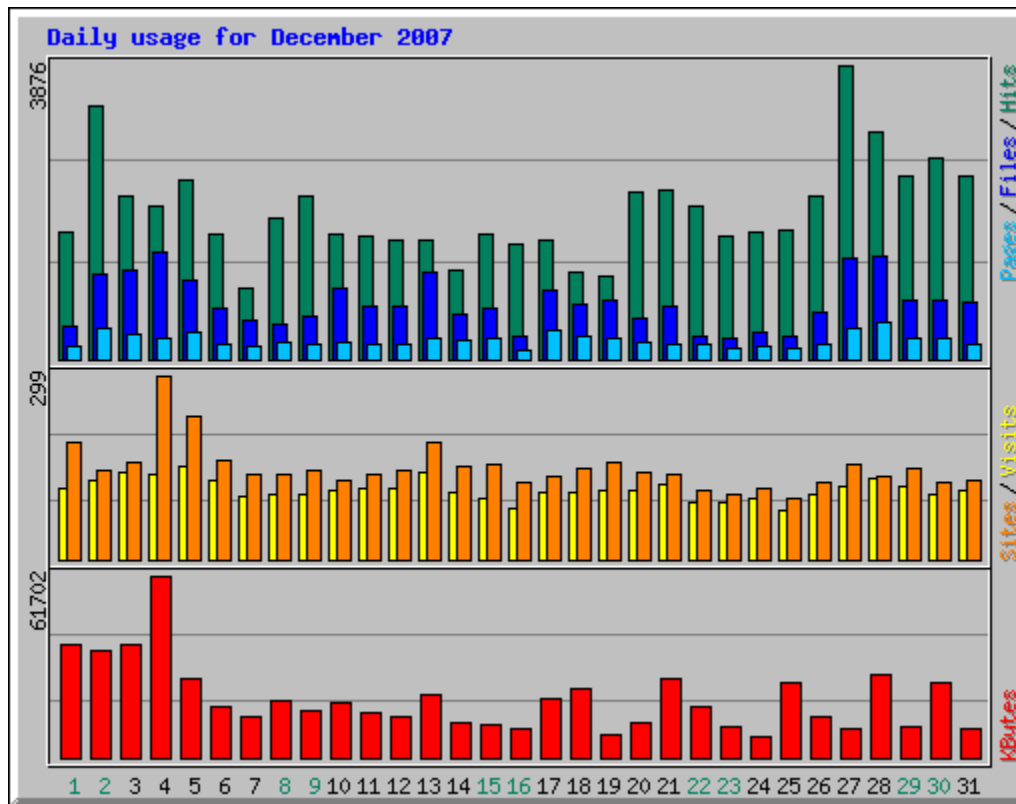

Daily Statistics for December 2007												
Day	Hits		Files		Pages		Visits		Sites		KBytes	
1	1685	2.78%	436	1.90%	178	2.31%	116	3.31%	190	11.04%	38604	6.25%
2	3347	5.52%	1124	4.89%	403	5.24%	127	3.63%	145	8.43%	36316	5.88%
3	2146	3.54%	1177	5.12%	336	4.37%	142	4.05%	157	9.12%	38196	6.18%
4	2016	3.33%	1414	6.15%	273	3.55%	137	3.91%	299	17.37%	61702	9.99%
5	2371	3.91%	1036	4.50%	360	4.68%	151	4.31%	234	13.60%	26857	4.35%
6	1647	2.72%	661	2.87%	208	2.70%	127	3.63%	160	9.30%	17580	2.84%
7	934	1.54%	511	2.22%	166	2.16%	102	2.91%	137	7.96%	13657	2.21%
8	1865	3.08%	461	2.00%	215	2.79%	104	2.97%	137	7.96%	19211	3.11%
9	2162	3.57%	574	2.50%	196	2.55%	107	3.06%	146	8.48%	16214	2.62%
10	1658	2.74%	939	4.08%	227	2.95%	113	3.23%	128	7.44%	18321	2.96%
11	1613	2.66%	705	3.06%	190	2.47%	117	3.34%	139	8.08%	15498	2.51%
12	1566	2.58%	687	2.99%	205	2.66%	115	3.28%	145	8.43%	13663	2.21%
13	1557	2.57%	1145	4.98%	276	3.59%	142	4.05%	191	11.10%	21317	3.45%
14	1164	1.92%	604	2.63%	239	3.11%	109	3.11%	150	8.72%	11897	1.93%
15	1646	2.72%	673	2.93%	287	3.73%	98	2.80%	156	9.06%	11267	1.82%
16	1504	2.48%	310	1.35%	107	1.39%	82	2.34%	126	7.32%	10033	1.62%
17	1557	2.57%	911	3.96%	384	4.99%	110	3.14%	136	7.90%	20037	3.24%
18	1152	1.90%	732	3.18%	293	3.81%	108	3.08%	149	8.66%	23119	3.74%
19	1102	1.82%	785	3.41%	282	3.67%	113	3.23%	157	9.12%	7723	1.25%
20	2207	3.64%	533	2.32%	222	2.89%	112	3.20%	140	8.13%	12140	1.96%
21	2220	3.66%	702	3.05%	186	2.42%	121	3.46%	137	7.96%	26692	4.32%