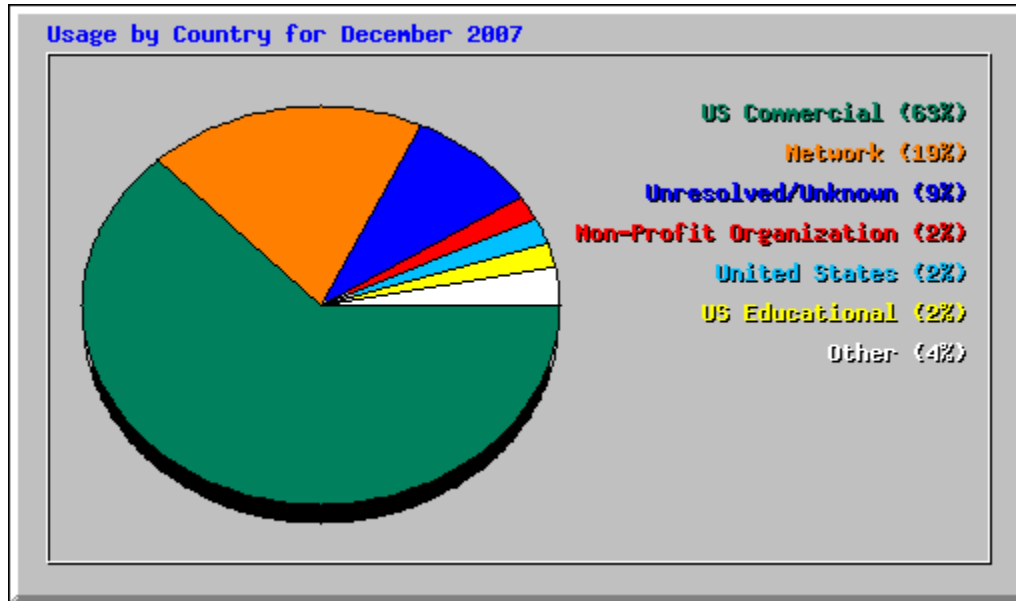

12	516	0.85%	Mozilla/4.0 (compatible; MSIE 7.0; Windows NT 5.1; InfoPath.1
13	449	0.74%	MJ12bot/v1.0.8 (http://majestic12.co.uk/bot.php?+)
14	387	0.64%	Mozilla/4.0 (compatible; MSIE 7.0; Windows NT 5.1)
15	358	0.59%	Mozilla/4.0 (compatible; MSIE 6.0; Windows NT 5.2; SV1; .NET

Top 30 of 36 Total Countries							
#	Hits		Files		KBytes		Country
1	38477	63.47%	7734	33.62%	145187	23.50%	US Commercial
2	11712	19.32%	8570	37.25%	285986	46.28%	Network
3	5313	8.76%	3945	17.15%	89649	14.51%	Unresolved/Unknown
4	1429	2.36%	873	3.79%	23248	3.76%	Non-Profit Organization
5	1405	2.32%	498	2.16%	10513	1.70%	United States
6	1048	1.73%	752	3.27%	25817	4.18%	US Educational
7	214	0.35%	205	0.89%	6180	1.00%	Brazil
8	179	0.30%	175	0.76%	3320	0.54%	US Government
9	143	0.24%	119	0.52%	417	0.07%	Mexico
10	126	0.21%	85	0.37%	2447	0.40%	Russian Federation
11	121	0.20%	44	0.19%	1954	0.32%	US Military
12	68	0.11%	64	0.28%	186	0.03%	Ireland
13	67	0.11%	62	0.27%	408	0.07%	Australia
14	56	0.09%	54	0.23%	3628	0.59%	Canada
15	55	0.09%	31	0.13%	342	0.06%	Sweden
16	22	0.04%	21	0.09%	2974	0.48%	Turkey
17	21	0.03%	20	0.09%	364	0.06%	India
18	20	0.03%	18	0.08%	67	0.01%	Argentina
19	20	0.03%	18	0.08%	1877	0.30%	Germany
20	20	0.03%	15	0.07%	98	0.02%	Norway
21	18	0.03%	17	0.07%	36	0.01%	Italy