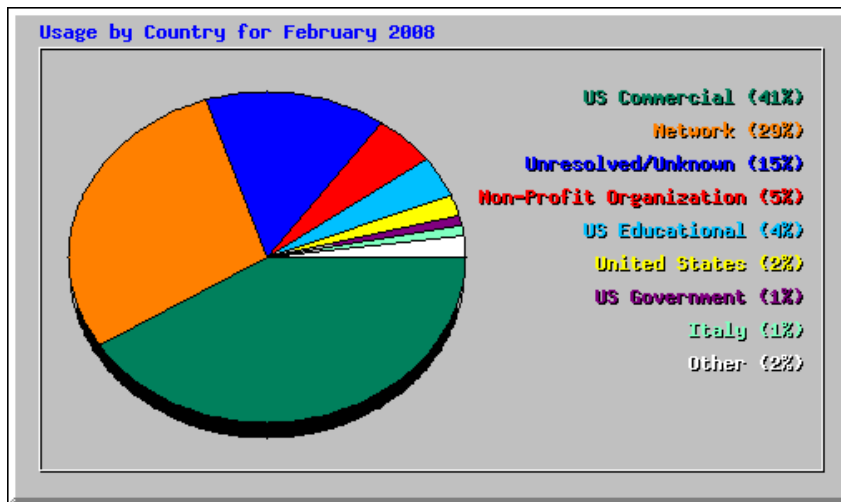

7	890	1.82%	Mozilla/4.0 (compatible; MSIE 7.0; Windows NT 5.1; .NET CLR 2
8	882	1.80%	Mozilla/5.0 (Windows; U; Windows NT 5.1; en-US; rv:1.8.1.12)
9	725	1.48%	Mozilla/4.0 (compatible; MSIE 6.0; Windows NT 5.0; .NET CLR 1
10	531	1.09%	Mozilla/4.0 (compatible; MSIE 6.0; Windows NT 5.1; SV1; .NET
11	507	1.04%	msnbot/1.0 (+http://search.msn.com/msnbot.htm)
12	493	1.01%	Mozilla/4.0 (compatible; MSIE 6.0; Windows NT 5.2; SV1; .NET
13	486	0.99%	Mozilla/4.0 (compatible; MSIE 7.0; Windows NT 5.1; InfoPath.1
14	484	0.99%	Mozilla/4.0 (compatible; MSIE 7.0; Windows NT 5.1)
15	469	0.96%	Mozilla/4.0 (compatible; MSIE 6.0; Windows NT 5.1; .NET CLR 1

Top 30 of 44 Total Countries							
#	Hits		Files		KBytes		Country
1	20022	40.94%	5464	22.67%	86077	15.98%	US Commercial
2	14116	28.86%	9514	39.47%	275068	51.06%	Network
3	7411	15.15%	4844	20.10%	97334	18.07%	Unresolved/Unknown
4	2512	5.14%	1406	5.83%	21408	3.97%	Non-Profit Organization
5	1732	3.54%	1171	4.86%	15547	2.89%	US Educational
6	871	1.78%	303	1.26%	3230	0.60%	United States
7	553	1.13%	373	1.55%	3607	0.67%	US Government
8	442	0.90%	425	1.76%	10605	1.97%	Italy
9	173	0.35%	110	0.46%	366	0.07%	India
10	147	0.30%	135	0.56%	1899	0.35%	Germany
11	137	0.28%	131	0.54%	398	0.07%	Ireland
12	127	0.26%	76	0.32%	562	0.10%	Russian Federation
13	93	0.19%	81	0.34%	630	0.12%	Singapore
14	65	0.13%	56	0.23%	2029	0.38%	United Kingdom
15	55	0.11%	55	0.23%	1687	0.31%	Egypt
16	55	0.11%	45	0.19%	290	0.05%	Korea (South)
17	46	0.09%	26	0.11%	69	0.01%	US Military
18	46	0.09%	36	0.15%	2483	0.46%	Australia
19	46	0.09%	34	0.14%	3763	0.70%	Canada
20	45	0.09%	44	0.18%	138	0.03%	Portugal
21	44	0.09%	23	0.10%	1717	0.32%	New Zealand (Aotearoa)
22	24	0.05%	18	0.07%	619	0.11%	Poland
23	22	0.04%	20	0.08%	218	0.04%	Uruguay
24	19	0.04%	17	0.07%	383	0.07%	Hong Kong
25	19	0.04%	19	0.08%	73	0.01%	Philippines