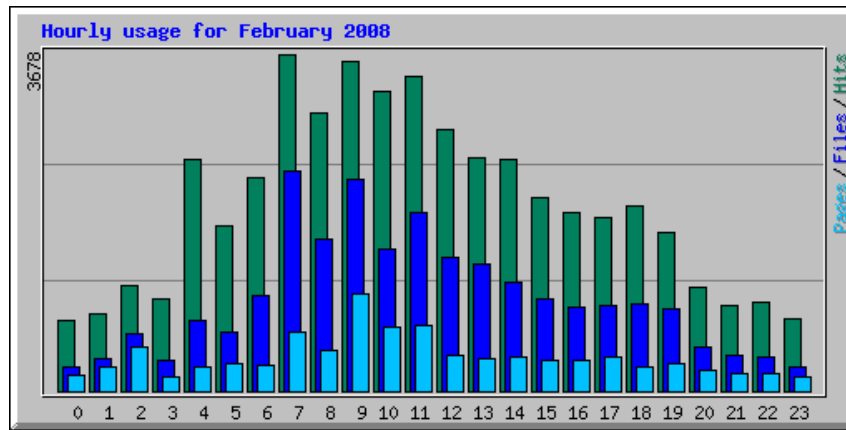

Hourly Statistics for February 2008												
Hour	Hits			Files			Pages			KBytes		
	Avg	Total		Avg	Total		Avg	Total		Avg	Total	
0	26	778	1.59%	8	260	1.08%	5	164	1.84%	428	12401	2.30%
1	29	849	1.74%	12	350	1.45%	9	270	3.02%	734	21280	3.95%
2	39	1147	2.35%	21	621	2.58%	16	484	5.42%	813	23563	4.37%
3	34	1003	2.05%	11	338	1.40%	5	154	1.72%	234	6788	1.26%
4	87	2526	5.17%	26	778	3.23%	8	258	2.89%	441	12791	2.37%
5	62	1808	3.70%	22	644	2.67%	10	290	3.25%	559	16221	3.01%
6	80	2321	4.75%	35	1040	4.31%	9	278	3.11%	837	24270	4.51%
7	126	3678	7.52%	82	2392	9.92%	22	649	7.27%	1379	39981	7.42%
8	104	3027	6.19%	56	1650	6.85%	15	447	5.01%	1263	36617	6.80%
9	123	3592	7.35%	79	2319	9.62%	36	1056	11.83%	1443	41852	7.77%
10	112	3264	6.67%	53	1547	6.42%	24	704	7.88%	1352	39222	7.28%
11	118	3429	7.01%	66	1940	8.05%	24	718	8.04%	1416	41067	7.62%
12	98	2853	5.83%	50	1456	6.04%	13	386	4.32%	712	20648	3.83%
13	87	2548	5.21%	47	1387	5.75%	12	348	3.90%	725	21014	3.90%
14	87	2536	5.19%	40	1178	4.89%	12	368	4.12%	709	20566	3.82%
15	72	2109	4.31%	34	1010	4.19%	11	332	3.72%	736	21331	3.96%
16	67	1947	3.98%	31	914	3.79%	11	343	3.84%	486	14088	2.62%
17	65	1893	3.87%	32	929	3.85%	12	372	4.17%	869	25208	4.68%
18	69	2027	4.14%	33	959	3.98%	9	271	3.04%	532	15439	2.87%
19	59	1731	3.54%	30	898	3.73%	10	298	3.34%	747	21659	4.02%
20	39	1131	2.31%	16	472	1.96%	7	222	2.49%	736	21343	3.96%
21	32	941	1.92%	13	384	1.59%	6	182	2.04%	451	13089	2.43%
22	33	969	1.98%	12	375	1.56%	6	185	2.07%	704	20427	3.79%
23	27	797	1.63%	9	261	1.08%	5	150	1.68%	269	7812	1.45%

Top 30 of 691 Total URLs					
#	Hits		KBytes		URL
1	11637	23.80%	142	0.03%	/ida.rss
2	1288	2.63%	10327	1.92%	/
3	1114	2.28%	290	0.05%	/ida3.css
4	1015	2.08%	656	0.12%	/images/idabgnd.jpg
5	1015	2.08%	870	0.16%	/images/jobline.gif
6	1010	2.07%	1290	0.24%	/images/annual.gif
7	1010	2.07%	1374	0.26%	/images/awards.gif
8	1010	2.07%	1501	0.28%	/images/legislative.gif
9	1009	2.06%	1156	0.21%	/images/dpg.gif