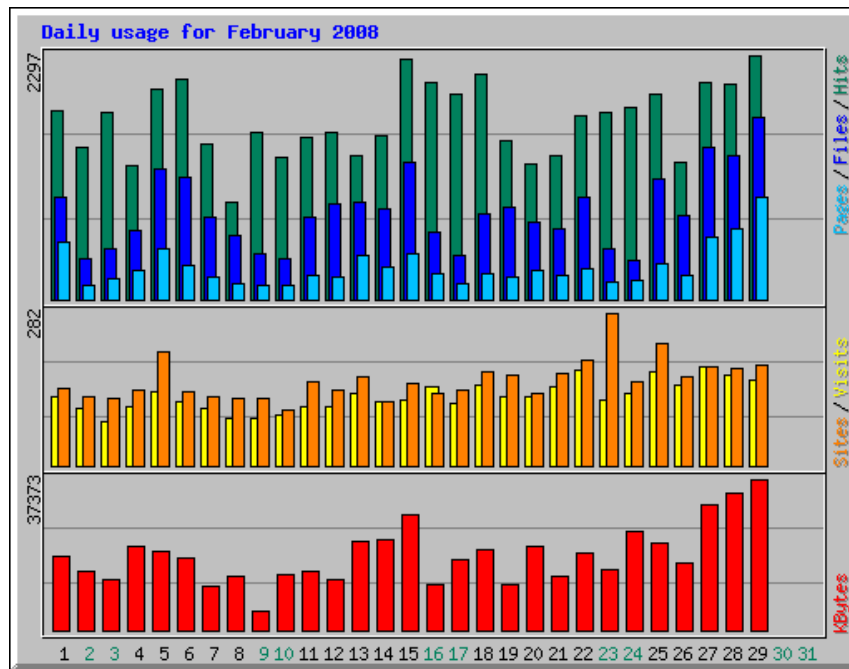

Usage Statistics for eatrightiowa.org

Summary Period: February 2008
Generated 01-Mar-2008 14:42 PST

[\[Daily Statistics\]](#) [\[Hourly Statistics\]](#) [\[URLs\]](#) [\[Entry\]](#) [\[Exit\]](#) [\[Sites\]](#) [\[Referrers\]](#) [\[Search\]](#) [\[Agents\]](#) [\[Countries\]](#)

Monthly Statistics for February 2008		
Total Hits	48904	
Total Files	24102	
Total Pages	8929	
Total Visits	3712	
Total KBytes	538676	
Total Unique Sites	1985	
Total Unique URLs	691	
Total Unique Referrers	232	
Total Unique User Agents	266	
	Avg	Max
Hits per Hour	70	604
Hits per Day	1686	2297
Files per Day	831	1716
Pages per Day	307	958
Visits per Day	128	182
KBytes per Day	18575	37373
Hits by Response Code		
Code 200 - OK	24102	
Code 206 - Partial Content	399	
Code 301 - Moved Permanently	205	
Code 302 - Found	209	
Code 304 - Not Modified	21019	
Code 400 - Bad Request	3	
Code 403 - Forbidden	10	
Code 404 - Not Found	2942	
Code 405 - Method Not Allowed	15	