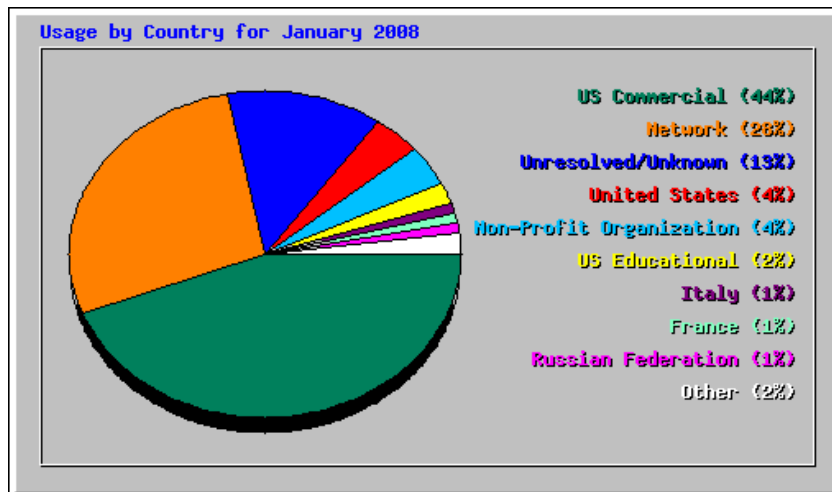

Top 3 of 3 Total Usernames									
#	Hits		Files		KBytes		Visits		Username
1	4	0.01%	4	0.01%	1886	0.30%	1	0.02%	logden
2	3	0.01%	3	0.01%	30	0.00%	3	0.07%	nfisher
3	1	0.00%	1	0.00%	7	0.00%	1	0.02%	mcaldwell

Top 15 of 317 Total User Agents			
#	Hits		User Agent
1	15091	28.47%	Mozilla/4.0 (compatible; MSIE 7.0; Windows NT 5.1; Mozilla/4.
2	8413	15.87%	Mozilla/4.0 (compatible; MSIE 7.0; Windows NT 5.1; .NET CLR 1
3	6822	12.87%	Mozilla/4.0 (compatible; MSIE 6.0; Windows NT 5.1; SV1; .NET
4	3318	6.26%	Mozilla/5.0 (compatible; Yahoo! Slurp; http://help.yahoo.com/
5	1559	2.94%	Mozilla/4.0 (compatible; MSIE 7.0; Windows NT 6.0; SLCC1; .NE
6	1302	2.46%	Mozilla/5.0 (Windows; U; Windows NT 5.1; en-US; rv:1.8.1.11)
7	1218	2.30%	Mozilla/4.0 (compatible; MSIE 6.0; Windows NT 5.1; SV1)
8	716	1.35%	Mozilla/4.0 (compatible; MSIE 6.0; Windows NT 5.0; .NET CLR 1
9	608	1.15%	msnbot/1.0 (+http://search.msn.com/msnbot.htm)
10	563	1.06%	Mozilla/5.0 (compatible; Googlebot/2.1; +http://www.google.co
11	549	1.04%	Mozilla/5.0 (compatible; Yahoo! Slurp/3.0; http://help.yahoo.
12	503	0.95%	Mozilla/4.0 (compatible; MSIE 7.0; Windows NT 5.1; FunWebProd
13	442	0.83%	Mozilla/4.0 (compatible; MSIE 6.0; Windows NT 5.1; SV1; FunWe
14	431	0.81%	Mozilla/4.0 (compatible; MSIE 7.0; Windows NT 5.1; .NET CLR 2
15	380	0.72%	genieBot enash@genieknows.com

Top 30 of 43 Total Countries							
#	Hits		Files		KBytes		Country
1	23475	44.29%	7566	27.86%	109611	17.33%	US Commercial
2	14932	28.17%	10610	39.06%	331369	52.40%	Network