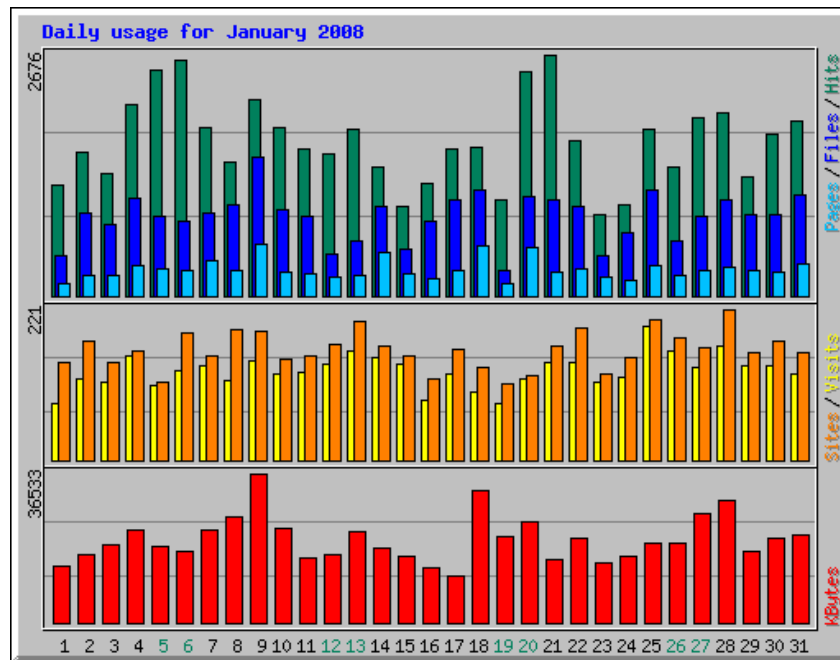

## Usage Statistics for eatrightiowa.org

Summary Period: January 2008  
Generated 01-Feb-2008 10:04 PST

[\[Daily Statistics\]](#) [\[Hourly Statistics\]](#) [\[URLs\]](#) [\[Entry\]](#) [\[Exit\]](#) [\[Sites\]](#) [\[Referrers\]](#) [\[Search\]](#) [\[Users\]](#) [\[Agents\]](#) [\[Countries\]](#)

Monthly Statistics for January 2008		
Total Hits	53001	
Total Files	27161	
Total Pages	9138	
Total Visits	4042	
Total KBytes	632414	
Total Unique Sites	1909	
Total Unique URLs	739	
Total Unique Referrers	263	
Total Unique Usernames	3	
Total Unique User Agents	317	
	Avg	Max
Hits per Hour	71	491
Hits per Day	1709	2676
Files per Day	876	1531
Pages per Day	294	579
Visits per Day	130	195
KBytes per Day	20400	36533
Hits by Response Code		
Code 200 - OK	27161	
Code 206 - Partial Content	418	
Code 301 - Moved Permanently	192	
Code 302 - Found	387	
Code 304 - Not Modified	21173	
Code 400 - Bad Request	7	
Code 401 - Unauthorized	47	
Code 403 - Forbidden	3	
Code 404 - Not Found	3596	
Code 405 - Method Not Allowed	16	
Code 500 - Internal Server Error	1	