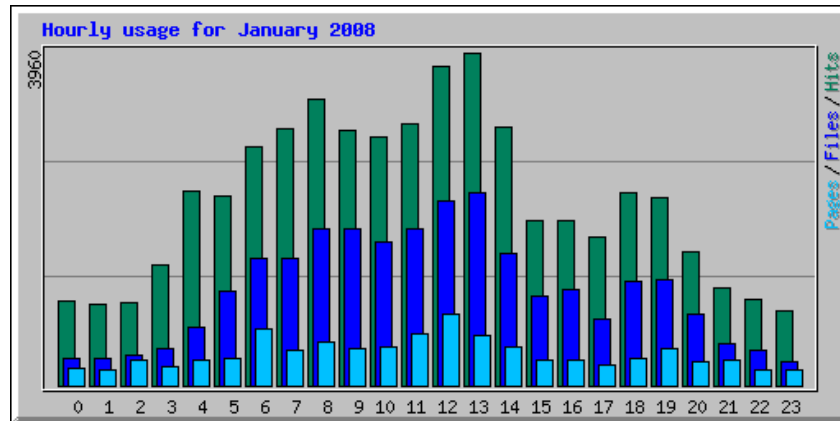

Hourly Statistics for January 2008												
Hour	Hits			Files			Pages			KBytes		
	Avg	Total		Avg	Total		Avg	Total	Avg	Total		
0	32	995	1.88%	10	315	1.16%	6	202	2.21%	365	11301	1.79%
1	31	961	1.81%	10	325	1.20%	6	193	2.11%	567	17592	2.78%
2	31	976	1.84%	11	370	1.36%	9	294	3.22%	384	11898	1.88%
3	46	1431	2.70%	14	439	1.62%	7	217	2.37%	338	10471	1.66%
4	74	2320	4.38%	22	702	2.58%	9	307	3.36%	679	21046	3.33%
5	72	2246	4.24%	36	1127	4.15%	10	328	3.59%	1195	37054	5.86%
6	91	2829	5.34%	48	1507	5.55%	21	669	7.32%	1560	48348	7.65%
7	98	3049	5.75%	48	1513	5.57%	13	417	4.56%	765	23721	3.75%
8	109	3405	6.42%	60	1863	6.86%	16	526	5.76%	1007	31216	4.94%
9	98	3042	5.74%	60	1869	6.88%	14	447	4.89%	1297	40192	6.36%
10	95	2951	5.57%	54	1704	6.27%	14	450	4.92%	1320	40917	6.47%
11	100	3105	5.86%	59	1858	6.84%	19	610	6.68%	1095	33947	5.37%
12	122	3801	7.17%	70	2196	8.09%	27	857	9.38%	1297	40218	6.36%
13	127	3960	7.47%	73	2292	8.44%	19	601	6.58%	1547	47956	7.58%
14	99	3078	5.81%	50	1561	5.75%	14	461	5.04%	850	26344	4.17%
15	63	1962	3.70%	34	1058	3.90%	10	310	3.39%	871	27011	4.27%
16	63	1966	3.71%	36	1137	4.19%	9	295	3.23%	586	18168	2.87%
17	56	1760	3.32%	25	782	2.88%	8	248	2.71%	789	24474	3.87%
18	73	2283	4.31%	39	1233	4.54%	10	324	3.55%	718	22251	3.52%
19	71	2226	4.20%	40	1253	4.61%	13	430	4.71%	643	19948	3.15%
20	51	1587	2.99%	27	856	3.15%	9	280	3.06%	782	24227	3.83%
21	37	1170	2.21%	15	494	1.82%	9	296	3.24%	707	21918	3.47%
22	32	1015	1.92%	13	421	1.55%	6	191	2.09%	480	14880	2.35%
23	28	883	1.67%	9	286	1.05%	5	185	2.02%	559	17314	2.74%

Top 30 of 739 Total URLs					
#	Hits		KBytes		URL
1	12284	23.18%	244	0.04%	/ida.rss
2	1327	2.50%	8930	1.41%	/
3	1252	2.36%	346	0.05%	/ida3.css
4	1152	2.17%	7571	1.20%	/images/newida.jpg
5	1091	2.06%	824	0.13%	/images/marketing.gif
6	1089	2.05%	1649	0.26%	/images/awards.gif
7	1088	2.05%	1551	0.25%	/images/annual.gif
8	1088	2.05%	1574	0.25%	/images/cpe.gif